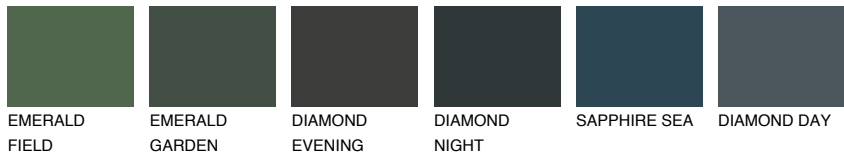

COLOUR DETAILS

TOSKANA5 TK5

61% **TSR** 56%

Matching colours

COLOURS

INTENSE

For more information on plasters and paints, go to www.ceresit.ee

*The presented colours refer to plasters and paints offered by Ceresit. Due to the use of digital techniques, the presented colours might not represent the original ones, thus they cannot be considered as a reliable colour presentation. We recommend checking the authentic colour samples.