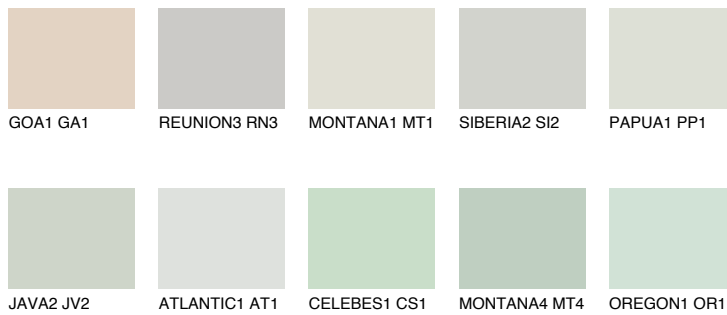

# COLOUR DETAILS

### Matching colours

#### COLOURS

#### INTENSE

For more information on plasters and paints, go to [www.ceresit.ee](http://www.ceresit.ee)

\*The presented colours refer to plasters and paints offered by Ceresit. Due to the use of digital techniques, the presented colours might not represent the original ones, thus they cannot be considered as a reliable colour presentation. We recommend checking the authentic colour samples.