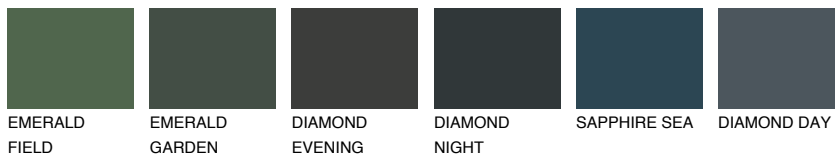

COLOUR DETAILS

TOSKANA5 TK5

61% **TSR** 56%

Matching colours

COLOURS

INTENSE

For more information on plasters and paints, go to www.ceresit.ee

*The presented colours refer to plasters and paints offered by Ceresit. Due to the use of digital techniques, the presented colours might not represent the original ones, thus they cannot be considered as a reliable colour presentation. We recommend checking the authentic colour samples.