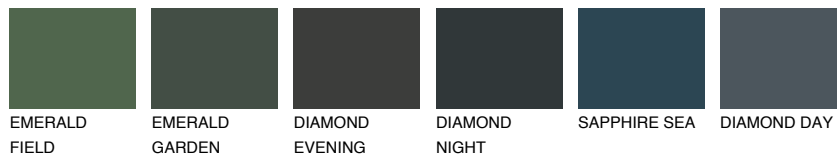

COLOUR DETAILS

TOSKANA5 TK5

61% TSR 56%

Matching colours

COLOURS

INTENSE

For more information on plasters and paints, go to www.ceresit.ee

*The presented colours refer to plasters and paints offered by Ceresit. Due to the use of digital techniques, the presented colours might not represent the original ones, thus they cannot be considered as a reliable colour presentation. We recommend checking the authentic colour samples.