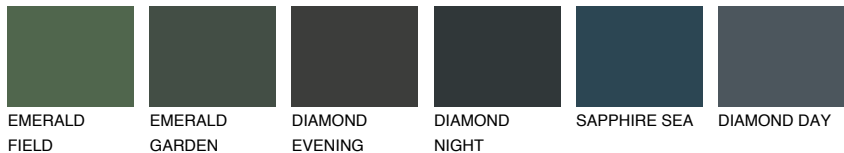

COLOUR DETAILS

TOSKANA5 TK5

61% TSR 56%

Matching colours

COLOURS

INTENSE

For more information on plasters and paints, go to www.ceresit.ee

*The presented colours refer to plasters and paints offered by Ceresit. Due to the use of digital techniques, the presented colours might not represent the original ones, thus they cannot be considered as a reliable colour presentation. We recommend checking the authentic colour samples.