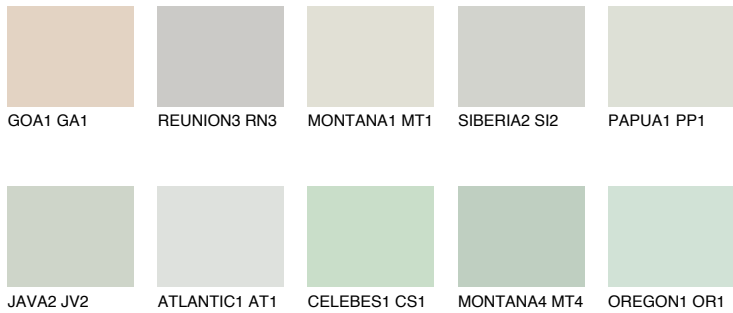

COLOUR DETAILS

TOSKANA5 TK5

61% TSR 56%

Matching colours

COLOURS

INTENSE

For more information on plasters and paints, go to www.ceresit.ee

*The presented colours refer to plasters and paints offered by Ceresit. Due to the use of digital techniques, the presented colours might not represent the original ones, thus they cannot be considered as a reliable colour presentation. We recommend checking the authentic colour samples.