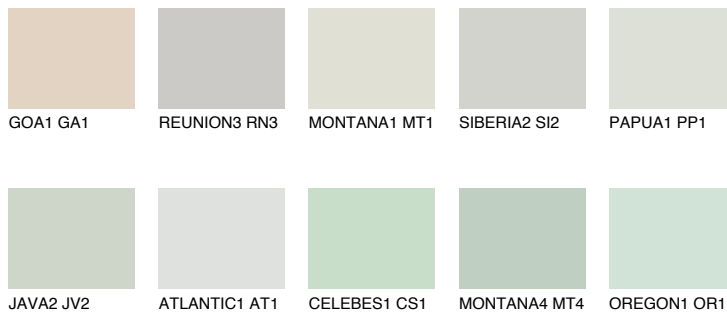

COLOUR DETAILS

TOSKANA5 TK5

61% TSR 56%

Matching colours

COLOURS

INTENSE

For more information on plasters and paints, go to www.ceresit.ee

*The presented colours refer to plasters and paints offered by Ceresit. Due to the use of digital techniques, the presented colours might not represent the original ones, thus they cannot be considered as a reliable colour presentation. We recommend checking the authentic colour samples.