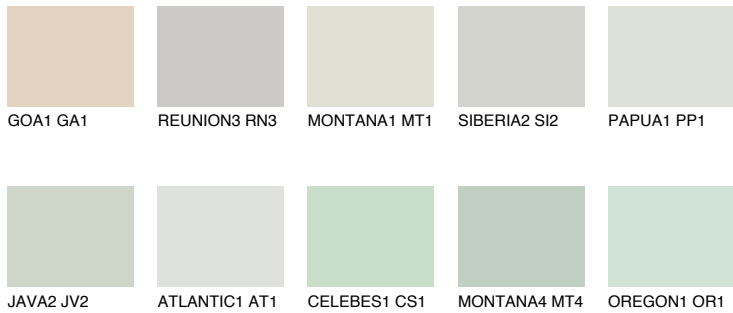

COLOUR DETAILS

TOSKANA5 TK5

61% **TSR** 56%

Matching colours

COLOURS

INTENSE

For more information on plasters and paints, go to www.ceresit.ee

*The presented colours refer to plasters and paints offered by Ceresit. Due to the use of digital techniques, the presented colours might not represent the original ones, thus they cannot be considered as a reliable colour presentation. We recommend checking the authentic colour samples.