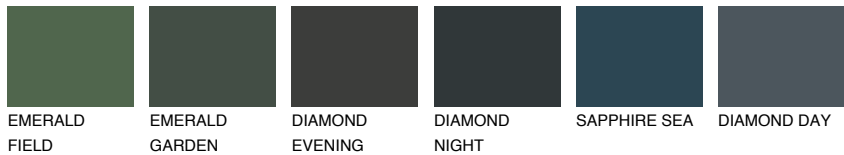

COLOUR DETAILS

TOSKANA5 TK5

61% **TSR** 56%

Matching colours

COLOURS

INTENSE

For more information on plasters and paints, go to www.ceresit.ee

*The presented colours refer to plasters and paints offered by Ceresit. Due to the use of digital techniques, the presented colours might not represent the original ones, thus they cannot be considered as a reliable colour presentation. We recommend checking the authentic colour samples.