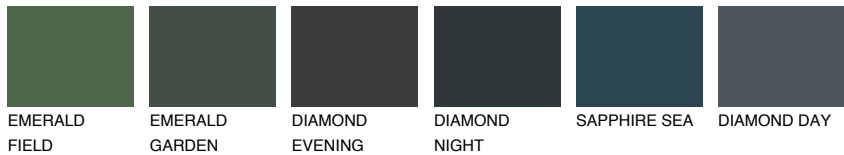

COLOUR DETAILS

TOSKANA5 TK5

61% TSR 56%

Matching colours

COLOURS

INTENSE

For more information on plasters and paints, go to www.ceresit.ee

*The presented colours refer to plasters and paints offered by Ceresit. Due to the use of digital techniques, the presented colours might not represent the original ones, thus they cannot be considered as a reliable colour presentation. We recommend checking the authentic colour samples.