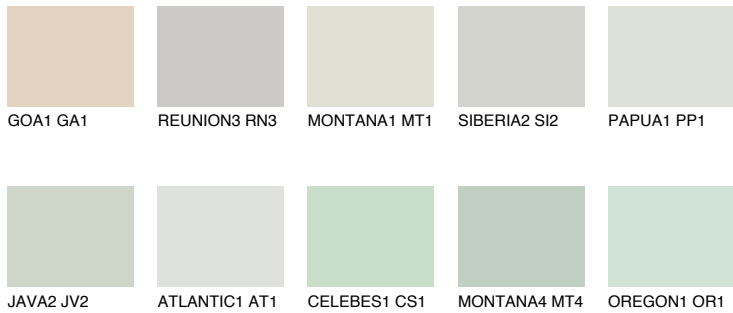

# COLOUR DETAILS

### Matching colours

#### COLOURS

#### INTENSE

For more information on plasters and paints, go to [www.ceresit.ee](http://www.ceresit.ee)

\*The presented colours refer to plasters and paints offered by Ceresit. Due to the use of digital techniques, the presented colours might not represent the original ones, thus they cannot be considered as a reliable colour presentation. We recommend checking the authentic colour samples.