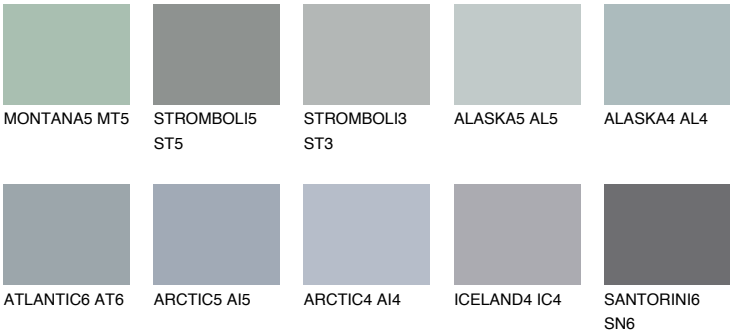

ALASKA6 AL6

38% TSR 34%

Matching colours

COLOURS

INTENSE

For more information on plasters and paints, go to www.ceresit.ee

*The presented colours refer to plasters and paints offered by Ceresit. Due to the use of digital techniques, the presented colours might not represent the original ones, thus they cannot be considered as a reliable colour presentation. We recommend checking the authentic colour samples.