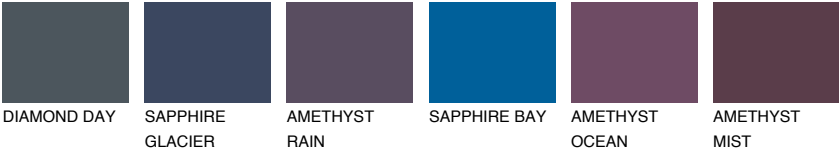

ALASKA6 AL6

38% TSR 34%

Matching colours

COLOURS

INTENSE

For more information on plasters and paints, go to www.ceresit.ee

*The presented colours refer to plasters and paints offered by Ceresit. Due to the use of digital techniques, the presented colours might not represent the original ones, thus they cannot be considered as a reliable colour presentation. We recommend checking the authentic colour samples.