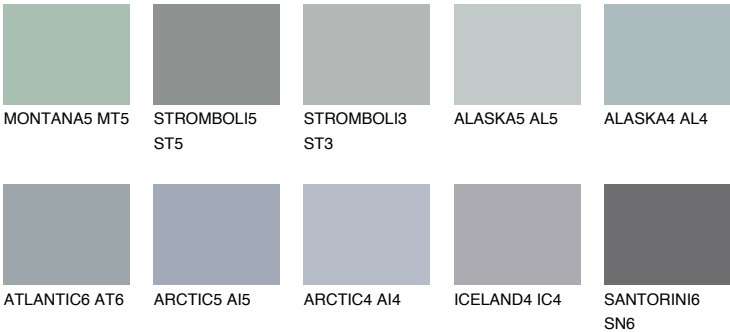

ALASKA6 AL6

38% **TSR** 34%

Matching colours

COLOURS

INTENSE

For more information on plasters and paints, go to www.ceresit.ee

*The presented colours refer to plasters and paints offered by Ceresit. Due to the use of digital techniques, the presented colours might not represent the original ones, thus they cannot be considered as a reliable colour presentation. We recommend checking the authentic colour samples.