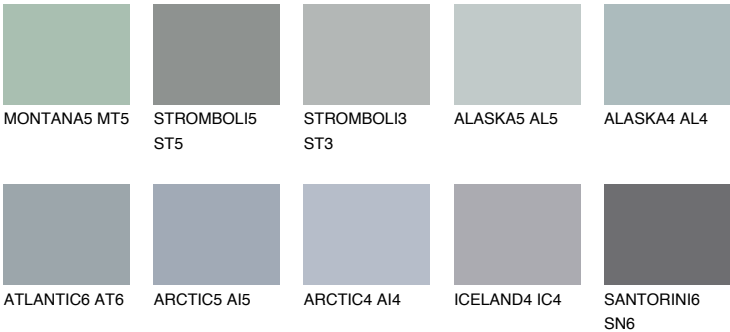

## ALASKA6 AL6

38% TSR 34%

### Matching colours

#### COLOURS

#### INTENSE

For more information on plasters and paints, go to [www.ceresit.ee](http://www.ceresit.ee)

\*The presented colours refer to plasters and paints offered by Ceresit. Due to the use of digital techniques, the presented colours might not represent the original ones, thus they cannot be considered as a reliable colour presentation. We recommend checking the authentic colour samples.