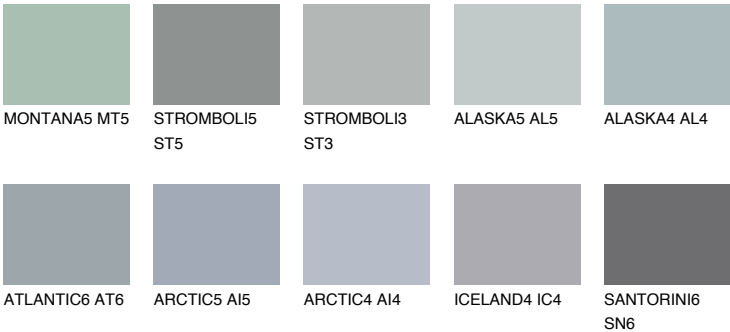

ALASKA6 AL6

38% TSR 34%

Matching colours

COLOURS

INTENSE

For more information on plasters and paints, go to www.ceresit.ee

*The presented colours refer to plasters and paints offered by Ceresit. Due to the use of digital techniques, the presented colours might not represent the original ones, thus they cannot be considered as a reliable colour presentation. We recommend checking the authentic colour samples.