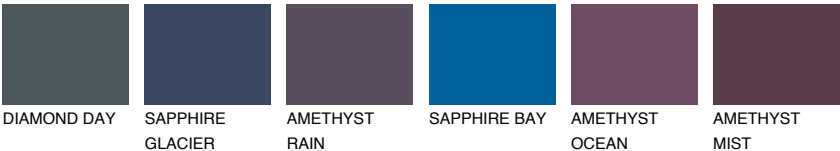

ALASKA6 AL6

38% TSR 34%

Matching colours

COLOURS

INTENSE

For more information on plasters and paints, go to www.ceresit.ee

*The presented colours refer to plasters and paints offered by Ceresit. Due to the use of digital techniques, the presented colours might not represent the original ones, thus they cannot be considered as a reliable colour presentation. We recommend checking the authentic colour samples.