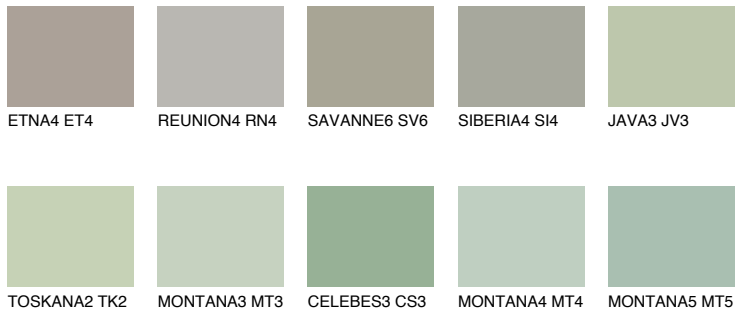

# COLOUR DETAILS

### Matching colours

#### COLOURS

#### INTENSE

For more information on plasters and paints, go to [www.ceresit.ee](http://www.ceresit.ee)

\*The presented colours refer to plasters and paints offered by Ceresit. Due to the use of digital techniques, the presented colours might not represent the original ones, thus they cannot be considered as a reliable colour presentation. We recommend checking the authentic colour samples.