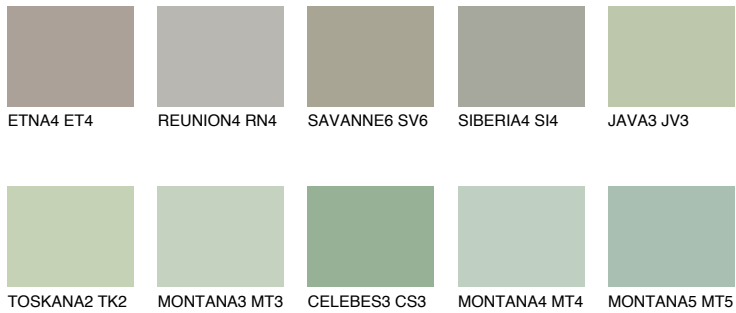

COLOUR DETAILS

TOSKANA6 TK6

44% TSR 38%

Matching colours

COLOURS

INTENSE

For more information on plasters and paints, go to www.ceresit.ee

*The presented colours refer to plasters and paints offered by Ceresit. Due to the use of digital techniques, the presented colours might not represent the original ones, thus they cannot be considered as a reliable colour presentation. We recommend checking the authentic colour samples.