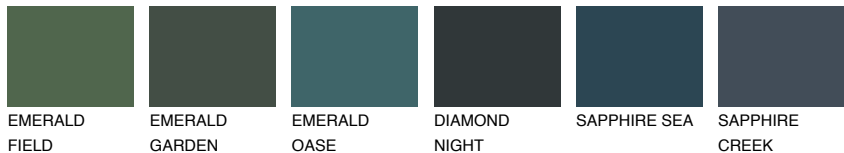

COLOUR DETAILS

TOSKANA6 TK6

44% TSR 38%

Matching colours

COLOURS

INTENSE

For more information on plasters and paints, go to www.ceresit.ee

*The presented colours refer to plasters and paints offered by Ceresit. Due to the use of digital techniques, the presented colours might not represent the original ones, thus they cannot be considered as a reliable colour presentation. We recommend checking the authentic colour samples.