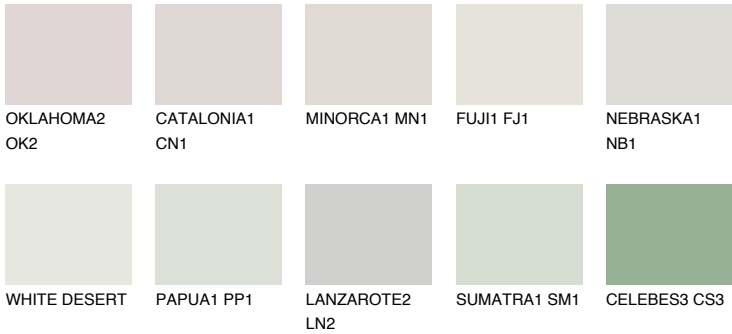

MONTANA1 MT1

74% **TSR** 71%

Matching colours

COLOURS

INTENSE

For more information on plasters and paints, go to www.ceresit.ee

*The presented colours refer to plasters and paints offered by Ceresit. Due to the use of digital techniques, the presented colours might not represent the original ones, thus they cannot be considered as a reliable colour presentation. We recommend checking the authentic colour samples.