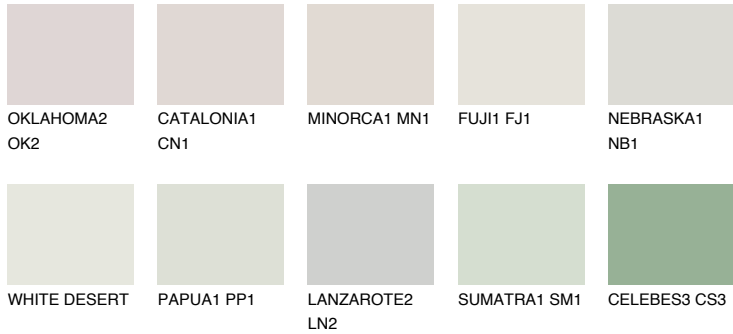

COLOUR DETAILS

MONTANA1 MT1

74% TSR 71%

Matching colours

COLOURS

INTENSE

For more information on plasters and paints, go to www.ceresit.ee

*The presented colours refer to plasters and paints offered by Ceresit. Due to the use of digital techniques, the presented colours might not represent the original ones, thus they cannot be considered as a reliable colour presentation. We recommend checking the authentic colour samples.