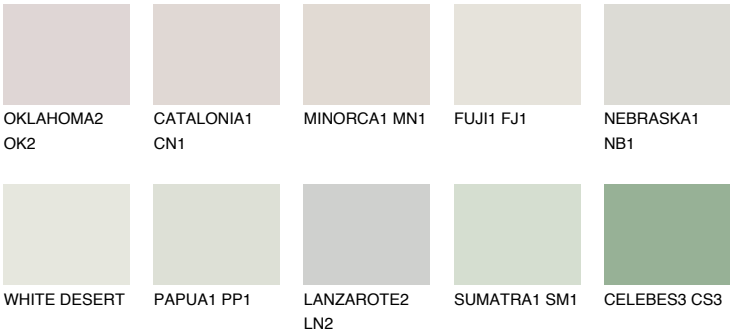

# COLOUR DETAILS

### Matching colours

#### COLOURS

#### INTENSE

For more information on plasters and paints, go to [www.ceresit.ee](http://www.ceresit.ee)

\*The presented colours refer to plasters and paints offered by Ceresit. Due to the use of digital techniques, the presented colours might not represent the original ones, thus they cannot be considered as a reliable colour presentation. We recommend checking the authentic colour samples.