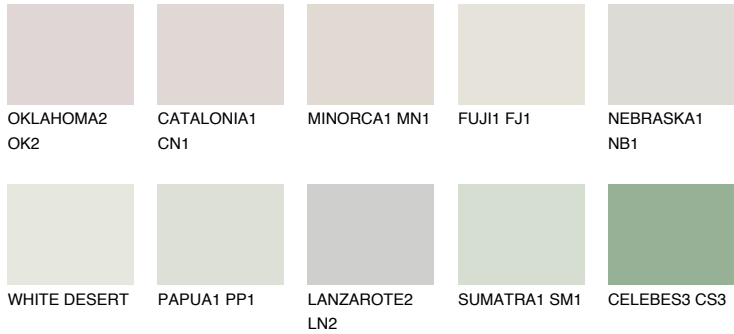

COLOUR DETAILS

MONTANA1 MT1

74% TSR 71%

Matching colours

COLOURS

INTENSE

For more information on plasters and paints, go to www.ceresit.ee

*The presented colours refer to plasters and paints offered by Ceresit. Due to the use of digital techniques, the presented colours might not represent the original ones, thus they cannot be considered as a reliable colour presentation. We recommend checking the authentic colour samples.