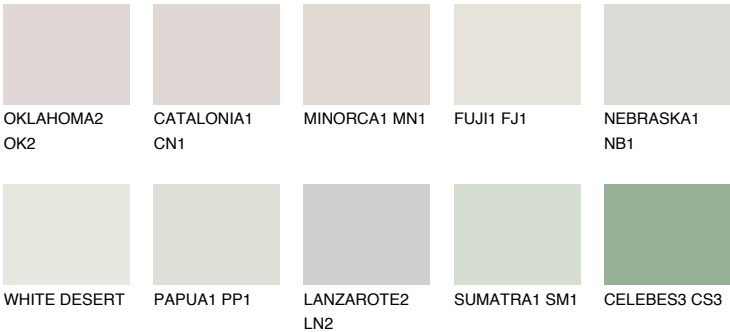

MONTANA1 MT1

74% **TSR** 71%

Matching colours

COLOURS

INTENSE

For more information on plasters and paints, go to www.ceresit.ee

*The presented colours refer to plasters and paints offered by Ceresit. Due to the use of digital techniques, the presented colours might not represent the original ones, thus they cannot be considered as a reliable colour presentation. We recommend checking the authentic colour samples.