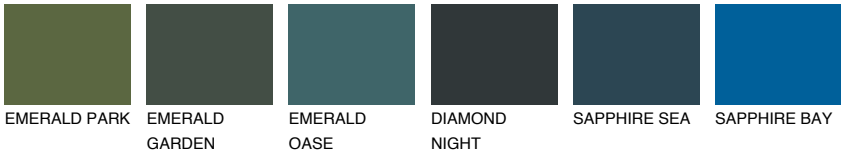

COLOUR DETAILS

MONTANA1 MT1

74% TSR 71%

Matching colours

COLOURS

INTENSE

For more information on plasters and paints, go to www.ceresit.ee

*The presented colours refer to plasters and paints offered by Ceresit. Due to the use of digital techniques, the presented colours might not represent the original ones, thus they cannot be considered as a reliable colour presentation. We recommend checking the authentic colour samples.