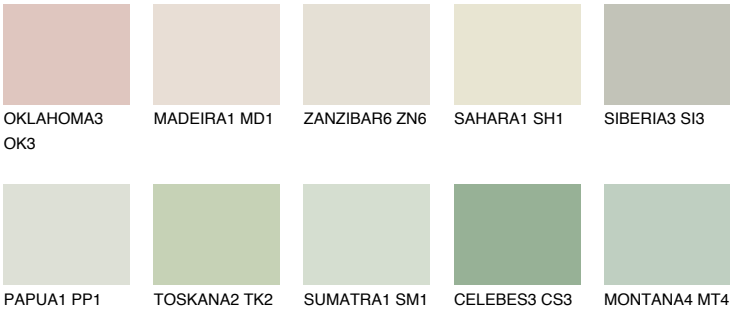

COLOUR DETAILS

MONTANA2 MT2

72% TSR 70%

Matching colours

COLOURS

INTENSE

For more information on plasters and paints, go to www.ceresit.ee

*The presented colours refer to plasters and paints offered by Ceresit. Due to the use of digital techniques, the presented colours might not represent the original ones, thus they cannot be considered as a reliable colour presentation. We recommend checking the authentic colour samples.