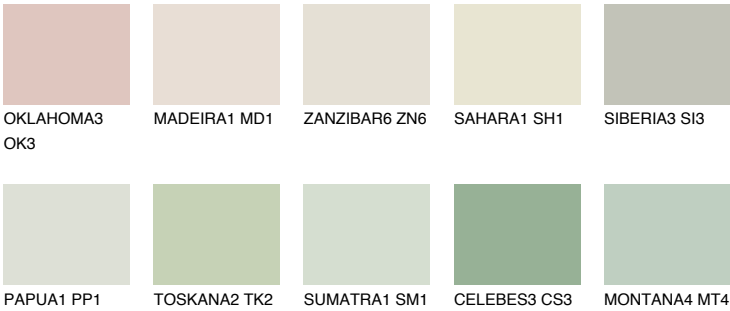

MONTANA2 MT2

72% **TSR** 70%

Matching colours

COLOURS

INTENSE

For more information on plasters and paints, go to www.ceresit.ee

*The presented colours refer to plasters and paints offered by Ceresit. Due to the use of digital techniques, the presented colours might not represent the original ones, thus they cannot be considered as a reliable colour presentation. We recommend checking the authentic colour samples.