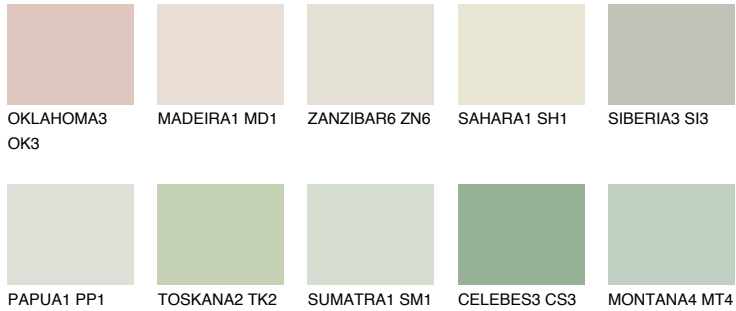

COLOUR DETAILS

MONTANA2 MT2

72% **TSR** 70%

Matching colours

COLOURS

INTENSE

For more information on plasters and paints, go to www.ceresit.ee

*The presented colours refer to plasters and paints offered by Ceresit. Due to the use of digital techniques, the presented colours might not represent the original ones, thus they cannot be considered as a reliable colour presentation. We recommend checking the authentic colour samples.