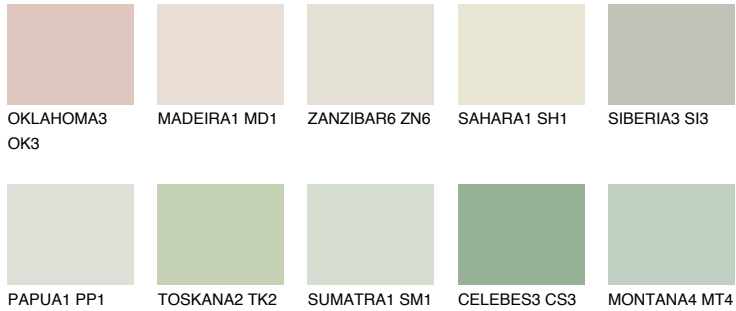

# COLOUR DETAILS

### Matching colours

#### COLOURS

#### INTENSE

For more information on plasters and paints, go to [www.ceresit.ee](http://www.ceresit.ee)

\*The presented colours refer to plasters and paints offered by Ceresit. Due to the use of digital techniques, the presented colours might not represent the original ones, thus they cannot be considered as a reliable colour presentation. We recommend checking the authentic colour samples.