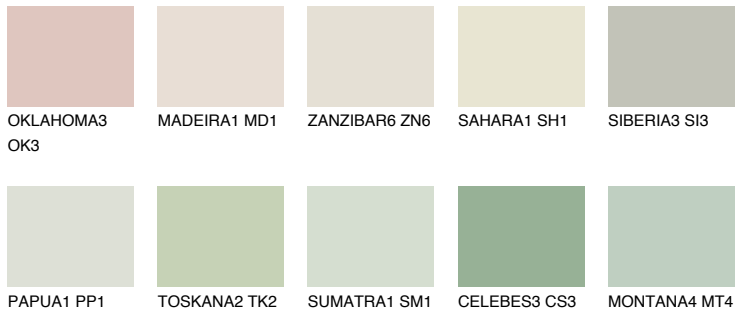

COLOUR DETAILS

MONTANA2 MT2

72% **TSR** 70%

Matching colours

COLOURS

INTENSE

For more information on plasters and paints, go to www.ceresit.ee

*The presented colours refer to plasters and paints offered by Ceresit. Due to the use of digital techniques, the presented colours might not represent the original ones, thus they cannot be considered as a reliable colour presentation. We recommend checking the authentic colour samples.