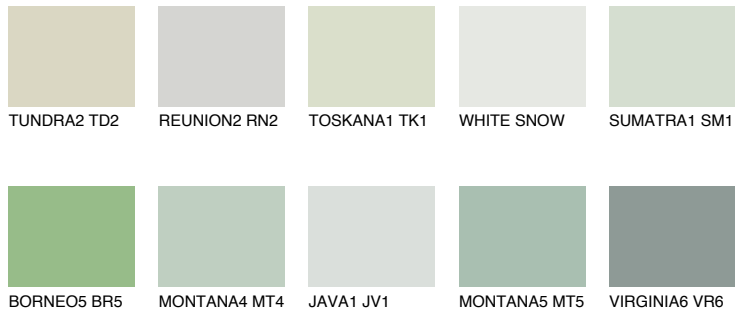

COLOUR DETAILS

MONTANA3 MT3

62% TSR 63%

Matching colours

COLOURS

INTENSE

For more information on plasters and paints, go to www.ceresit.ee

*The presented colours refer to plasters and paints offered by Ceresit. Due to the use of digital techniques, the presented colours might not represent the original ones, thus they cannot be considered as a reliable colour presentation. We recommend checking the authentic colour samples.