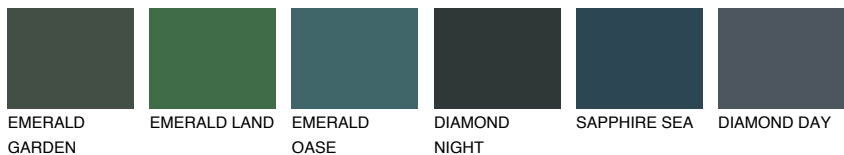

COLOUR DETAILS

MONTANA3 MT3

62% TSR 63%

Matching colours

COLOURS

INTENSE

For more information on plasters and paints, go to www.ceresit.ee

*The presented colours refer to plasters and paints offered by Ceresit. Due to the use of digital techniques, the presented colours might not represent the original ones, thus they cannot be considered as a reliable colour presentation. We recommend checking the authentic colour samples.