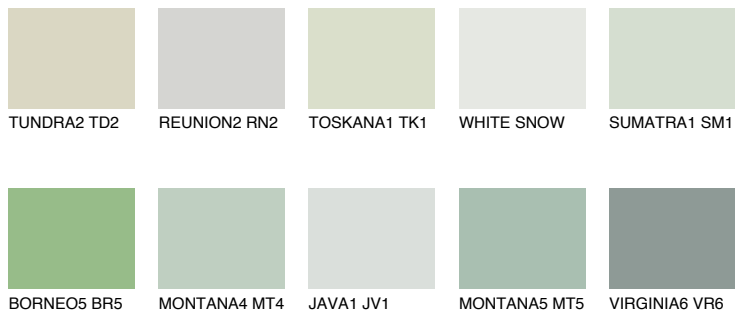

COLOUR DETAILS

MONTANA3 MT3

62% TSR 63%

Matching colours

COLOURS

INTENSE

For more information on plasters and paints, go to www.ceresit.ee

*The presented colours refer to plasters and paints offered by Ceresit. Due to the use of digital techniques, the presented colours might not represent the original ones, thus they cannot be considered as a reliable colour presentation. We recommend checking the authentic colour samples.