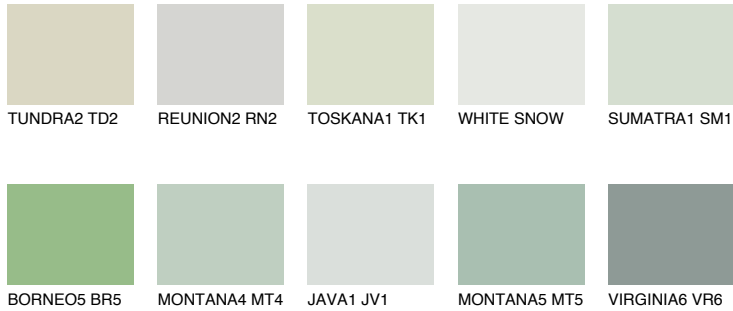

COLOUR DETAILS

MONTANA3 MT3

62% TSR 63%

Matching colours

COLOURS

INTENSE

For more information on plasters and paints, go to www.ceresit.ee

*The presented colours refer to plasters and paints offered by Ceresit. Due to the use of digital techniques, the presented colours might not represent the original ones, thus they cannot be considered as a reliable colour presentation. We recommend checking the authentic colour samples.