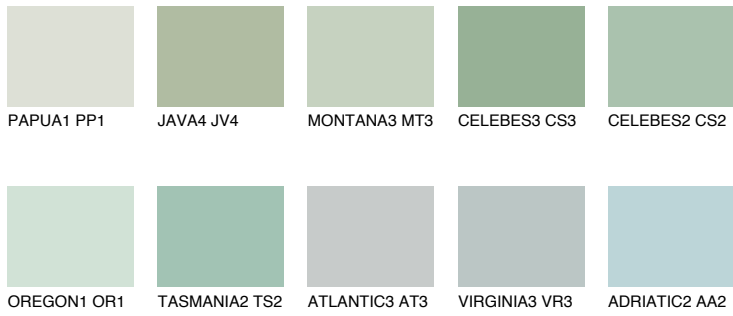

COLOUR DETAILS

MONTANA4 MT4

59% TSR 64%

Matching colours

COLOURS

INTENSE

For more information on plasters and paints, go to www.ceresit.ee

*The presented colours refer to plasters and paints offered by Ceresit. Due to the use of digital techniques, the presented colours might not represent the original ones, thus they cannot be considered as a reliable colour presentation. We recommend checking the authentic colour samples.