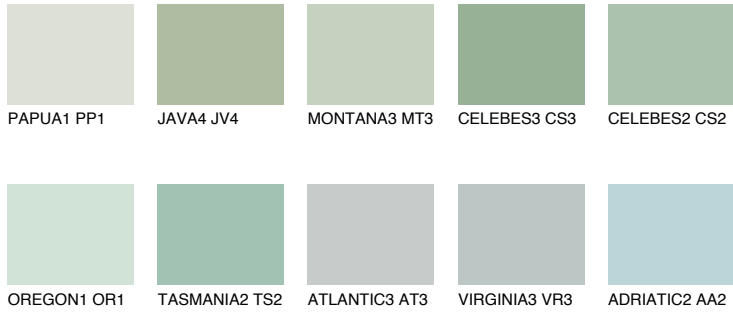

COLOUR DETAILS

MONTANA4 MT4

59% TSR 64%

Matching colours

COLOURS

INTENSE

For more information on plasters and paints, go to www.ceresit.ee

*The presented colours refer to plasters and paints offered by Ceresit. Due to the use of digital techniques, the presented colours might not represent the original ones, thus they cannot be considered as a reliable colour presentation. We recommend checking the authentic colour samples.