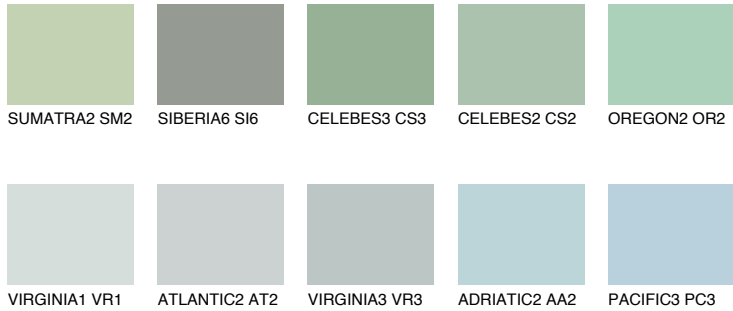

COLOUR DETAILS

MONTANA5 MT5

49% TSR 54%

Matching colours

COLOURS

INTENSE

For more information on plasters and paints, go to www.ceresit.ee

*The presented colours refer to plasters and paints offered by Ceresit. Due to the use of digital techniques, the presented colours might not represent the original ones, thus they cannot be considered as a reliable colour presentation. We recommend checking the authentic colour samples.