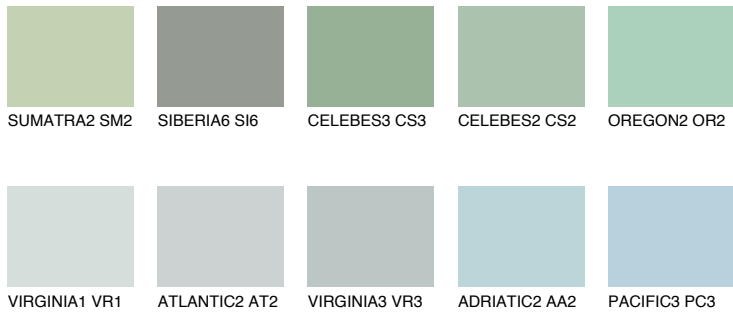

COLOUR DETAILS

MONTANA5 MT5

49% TSR 54%

Matching colours

COLOURS

INTENSE

For more information on plasters and paints, go to www.ceresit.ee

*The presented colours refer to plasters and paints offered by Ceresit. Due to the use of digital techniques, the presented colours might not represent the original ones, thus they cannot be considered as a reliable colour presentation. We recommend checking the authentic colour samples.