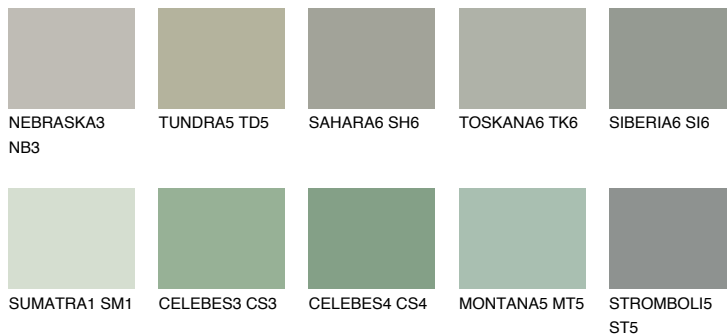

COLOUR DETAILS

MONTANA6 MT6

38% TSR 40%

Matching colours

COLOURS

INTENSE

For more information on plasters and paints, go to www.ceresit.ee

*The presented colours refer to plasters and paints offered by Ceresit. Due to the use of digital techniques, the presented colours might not represent the original ones, thus they cannot be considered as a reliable colour presentation. We recommend checking the authentic colour samples.