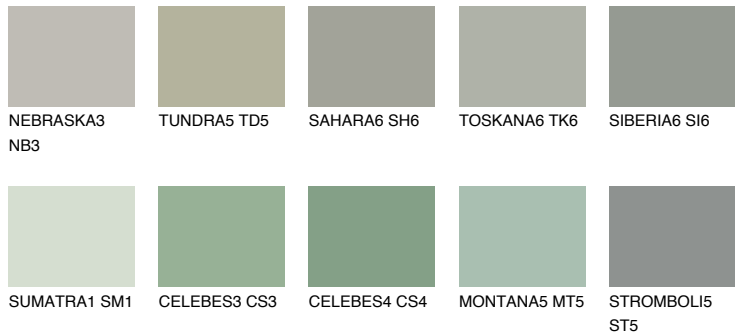

COLOUR DETAILS

MONTANA6 MT6

38% TSR 40%

Matching colours

COLOURS

INTENSE

For more information on plasters and paints, go to www.ceresit.ee

*The presented colours refer to plasters and paints offered by Ceresit. Due to the use of digital techniques, the presented colours might not represent the original ones, thus they cannot be considered as a reliable colour presentation. We recommend checking the authentic colour samples.