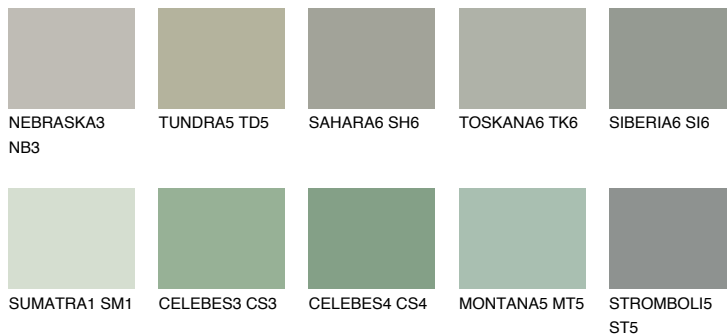

# COLOUR DETAILS

### Matching colours

#### COLOURS

#### INTENSE

For more information on plasters and paints, go to [www.ceresit.ee](http://www.ceresit.ee)

\*The presented colours refer to plasters and paints offered by Ceresit. Due to the use of digital techniques, the presented colours might not represent the original ones, thus they cannot be considered as a reliable colour presentation. We recommend checking the authentic colour samples.