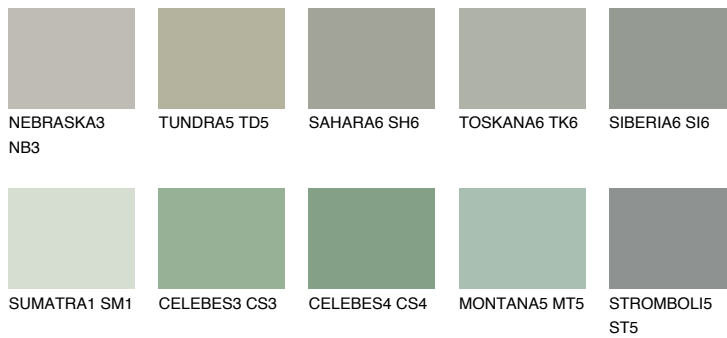

# COLOUR DETAILS

### Matching colours

#### COLOURS

#### INTENSE

For more information on plasters and paints, go to [www.ceresit.ee](http://www.ceresit.ee)

\*The presented colours refer to plasters and paints offered by Ceresit. Due to the use of digital techniques, the presented colours might not represent the original ones, thus they cannot be considered as a reliable colour presentation. We recommend checking the authentic colour samples.