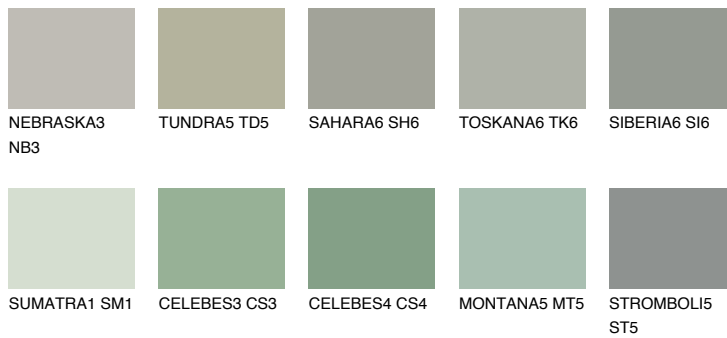

COLOUR DETAILS

MONTANA6 MT6

38% TSR 40%

Matching colours

COLOURS

INTENSE

For more information on plasters and paints, go to www.ceresit.ee

*The presented colours refer to plasters and paints offered by Ceresit. Due to the use of digital techniques, the presented colours might not represent the original ones, thus they cannot be considered as a reliable colour presentation. We recommend checking the authentic colour samples.