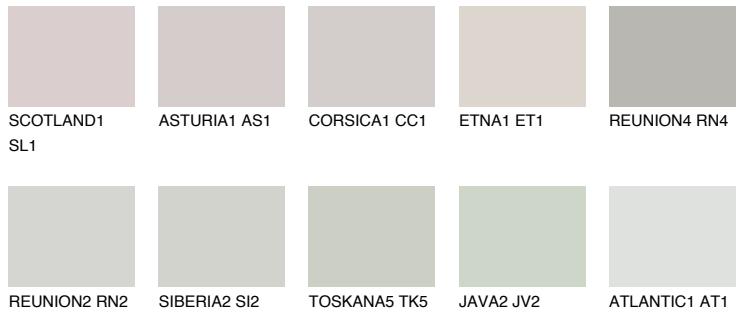

COLOUR DETAILS

SIBERIA1 SI1

68% **TSR** 65%

Matching colours

COLOURS

INTENSE

For more information on plasters and paints, go to
www.ceresit.ee

*The presented colours refer to plasters and paints offered by Ceresit. Due to the use of digital techniques, the presented colours might not represent the original ones, thus they cannot be considered as a reliable colour presentation. We recommend checking the authentic colour samples.