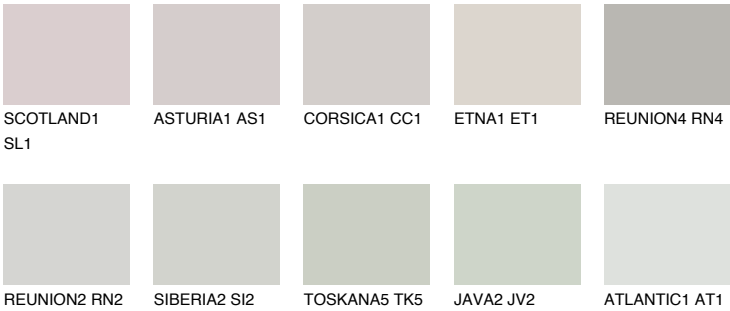

SIBERIA1 SI1

68% **TSR** 65%

Matching colours

COLOURS

INTENSE

For more information on plasters and paints, go to www.ceresit.ee

*The presented colours refer to plasters and paints offered by Ceresit. Due to the use of digital techniques, the presented colours might not represent the original ones, thus they cannot be considered as a reliable colour presentation. We recommend checking the authentic colour samples.