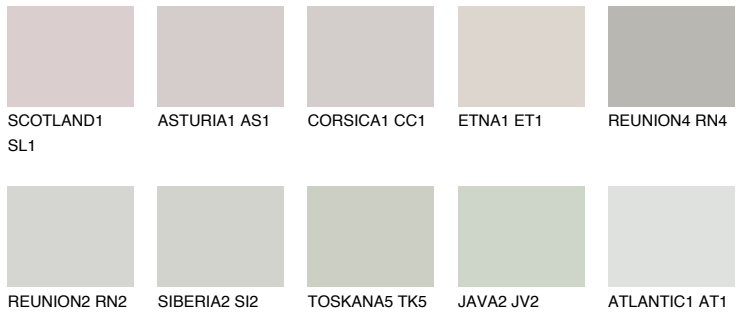

COLOUR DETAILS

SIBERIA1 SI1

68% **TSR** 65%

Matching colours

COLOURS

INTENSE

For more information on plasters and paints, go to www.ceresit.ee

*The presented colours refer to plasters and paints offered by Ceresit. Due to the use of digital techniques, the presented colours might not represent the original ones, thus they cannot be considered as a reliable colour presentation. We recommend checking the authentic colour samples.