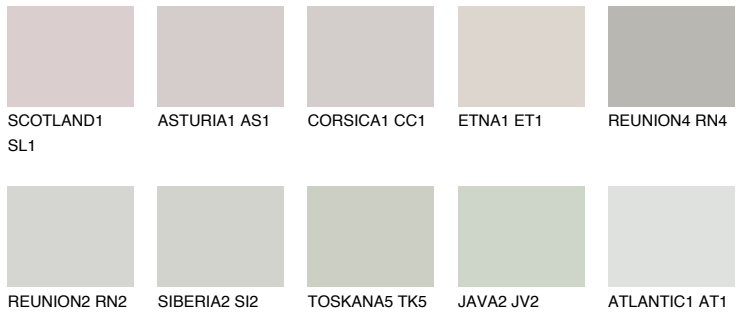

COLOUR DETAILS

SIBERIA1 SI1

68% TSR 65%

Matching colours

COLOURS

INTENSE

For more information on plasters and paints, go to www.ceresit.ee

*The presented colours refer to plasters and paints offered by Ceresit. Due to the use of digital techniques, the presented colours might not represent the original ones, thus they cannot be considered as a reliable colour presentation. We recommend checking the authentic colour samples.