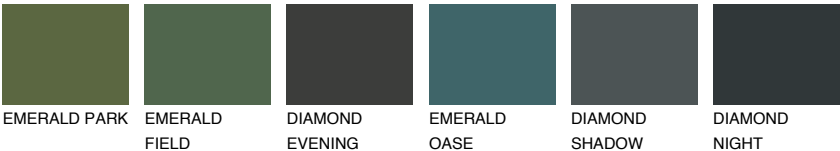

COLOUR DETAILS

SIBERIA1 SI1

68% **TSR** 65%

Matching colours

COLOURS

INTENSE

For more information on plasters and paints, go to www.ceresit.ee

*The presented colours refer to plasters and paints offered by Ceresit. Due to the use of digital techniques, the presented colours might not represent the original ones, thus they cannot be considered as a reliable colour presentation. We recommend checking the authentic colour samples.