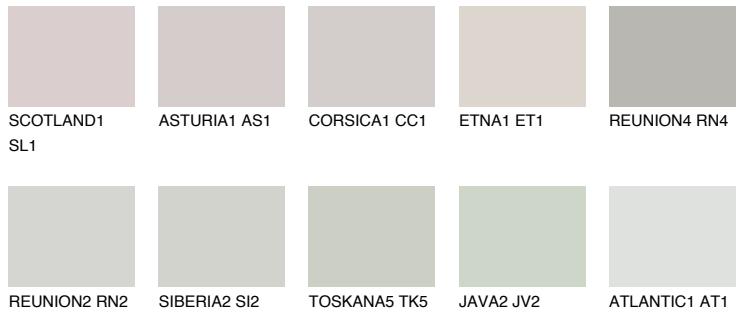

# COLOUR DETAILS

## SIBERIA1 SI1

68% **TSR** 65%

### Matching colours

#### COLOURS