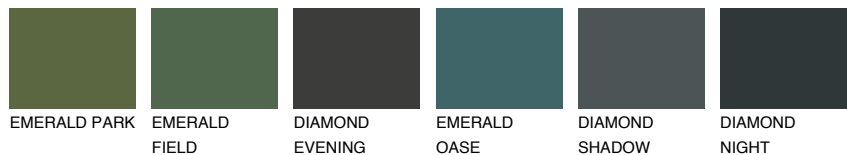

COLOUR DETAILS

SIBERIA1 SI1

68% **TSR** 65%

Matching colours

COLOURS

INTENSE

For more information on plasters and paints, go to www.ceresit.ee

*The presented colours refer to plasters and paints offered by Ceresit. Due to the use of digital techniques, the presented colours might not represent the original ones, thus they cannot be considered as a reliable colour presentation. We recommend checking the authentic colour samples.