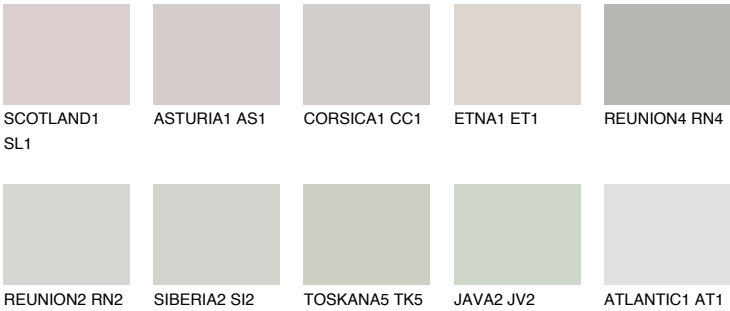

COLOUR DETAILS

SIBERIA1 SI1

68% **TSR** 65%

Matching colours

COLOURS

INTENSE

For more information on plasters and paints, go to www.ceresit.ee

*The presented colours refer to plasters and paints offered by Ceresit. Due to the use of digital techniques, the presented colours might not represent the original ones, thus they cannot be considered as a reliable colour presentation. We recommend checking the authentic colour samples.