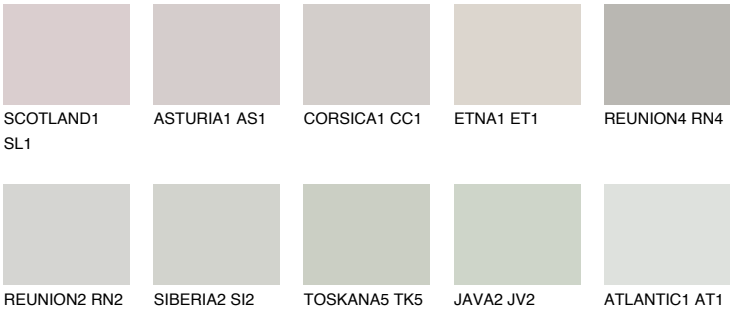

# COLOUR DETAILS

## SIBERIA1 SI1

68% **TSR** 65%

### Matching colours

#### COLOURS