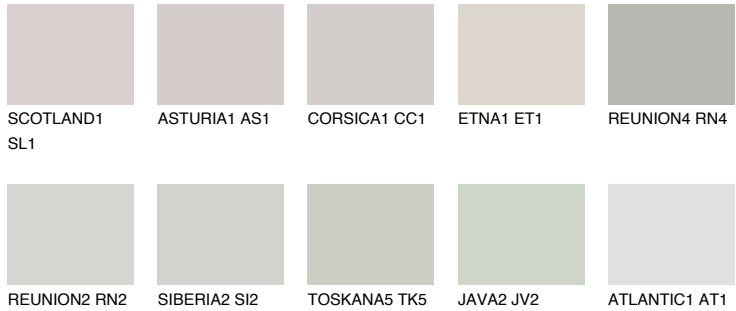

COLOUR DETAILS

SIBERIA1 SI1

68% TSR 65%

Matching colours

COLOURS

INTENSE

For more information on plasters and paints, go to www.ceresit.ee

*The presented colours refer to plasters and paints offered by Ceresit. Due to the use of digital techniques, the presented colours might not represent the original ones, thus they cannot be considered as a reliable colour presentation. We recommend checking the authentic colour samples.