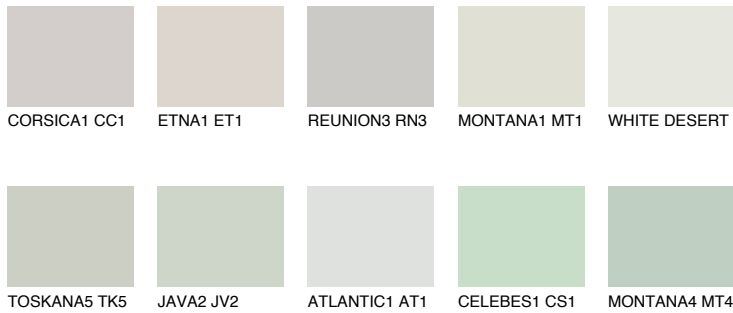

COLOUR DETAILS

SIBERIA2 SI2

65% TSR 59%

Matching colours

COLOURS

INTENSE

For more information on plasters and paints, go to www.ceresit.ee

*The presented colours refer to plasters and paints offered by Ceresit. Due to the use of digital techniques, the presented colours might not represent the original ones, thus they cannot be considered as a reliable colour presentation. We recommend checking the authentic colour samples.