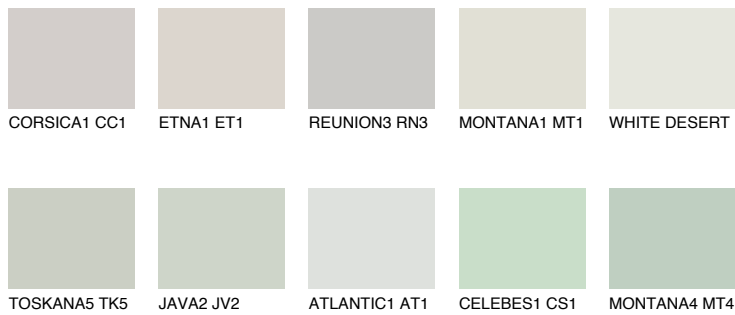

COLOUR DETAILS

SIBERIA2 SI2

65% TSR 59%

Matching colours

COLOURS

INTENSE

For more information on plasters and paints, go to www.ceresit.ee

*The presented colours refer to plasters and paints offered by Ceresit. Due to the use of digital techniques, the presented colours might not represent the original ones, thus they cannot be considered as a reliable colour presentation. We recommend checking the authentic colour samples.