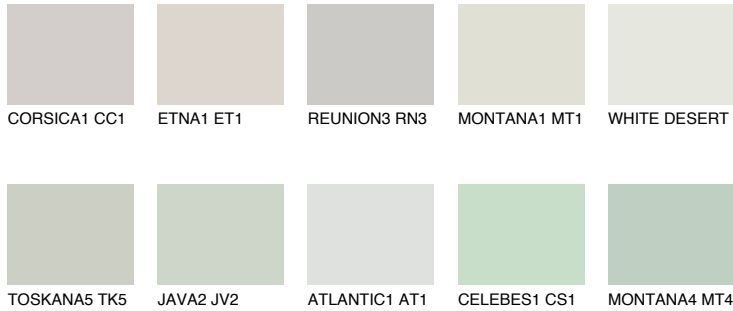

COLOUR DETAILS

SIBERIA2 SI2

65% TSR 59%

Matching colours

COLOURS

INTENSE

For more information on plasters and paints, go to www.ceresit.ee

*The presented colours refer to plasters and paints offered by Ceresit. Due to the use of digital techniques, the presented colours might not represent the original ones, thus they cannot be considered as a reliable colour presentation. We recommend checking the authentic colour samples.