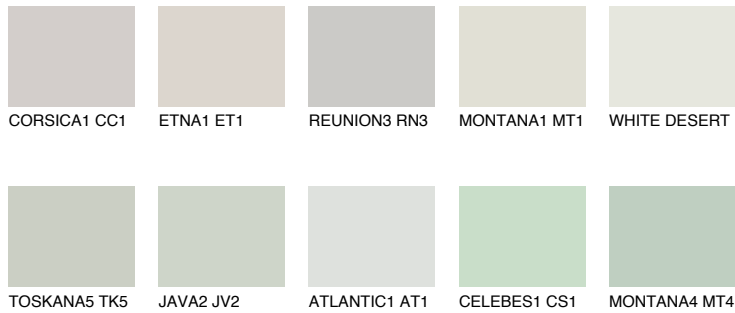

COLOUR DETAILS

SIBERIA2 SI2

65% TSR 59%

Matching colours

COLOURS

INTENSE

For more information on plasters and paints, go to www.ceresit.ee

*The presented colours refer to plasters and paints offered by Ceresit. Due to the use of digital techniques, the presented colours might not represent the original ones, thus they cannot be considered as a reliable colour presentation. We recommend checking the authentic colour samples.