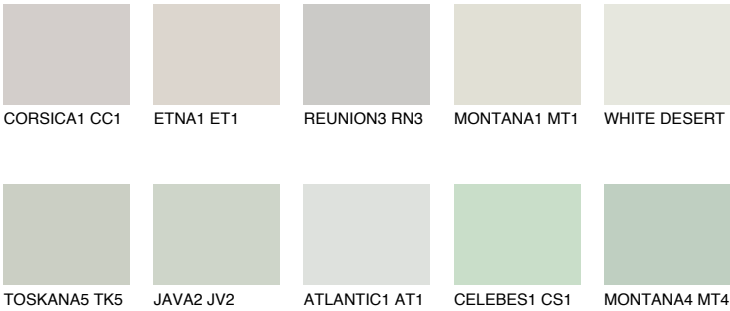

COLOUR DETAILS

SIBERIA2 SI2

65% TSR 59%

Matching colours

COLOURS

INTENSE

For more information on plasters and paints, go to www.ceresit.ee

*The presented colours refer to plasters and paints offered by Ceresit. Due to the use of digital techniques, the presented colours might not represent the original ones, thus they cannot be considered as a reliable colour presentation. We recommend checking the authentic colour samples.