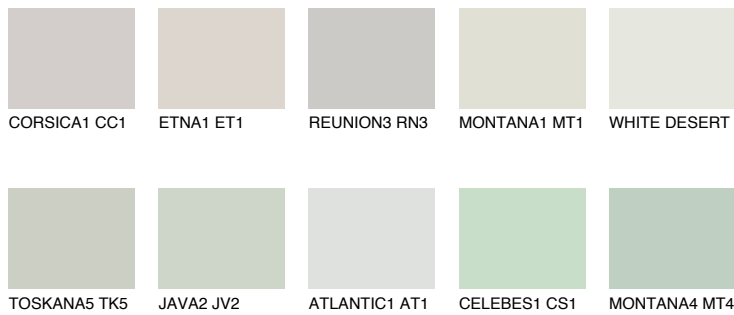

COLOUR DETAILS

SIBERIA2 SI2

65% TSR 59%

Matching colours

COLOURS

INTENSE

For more information on plasters and paints, go to www.ceresit.ee

*The presented colours refer to plasters and paints offered by Ceresit. Due to the use of digital techniques, the presented colours might not represent the original ones, thus they cannot be considered as a reliable colour presentation. We recommend checking the authentic colour samples.