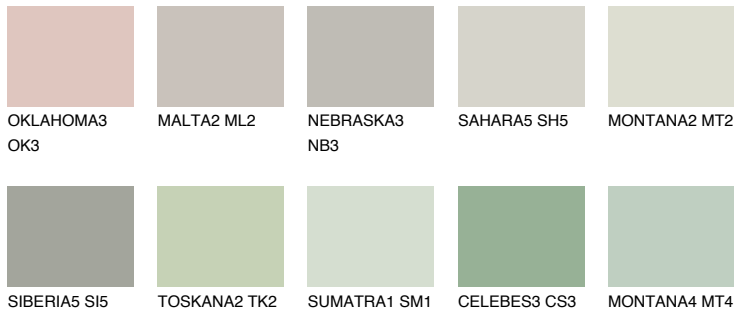

# COLOUR DETAILS

## SIBERIA3 SI3

54% TSR 49%

### Matching colours

#### COLOURS