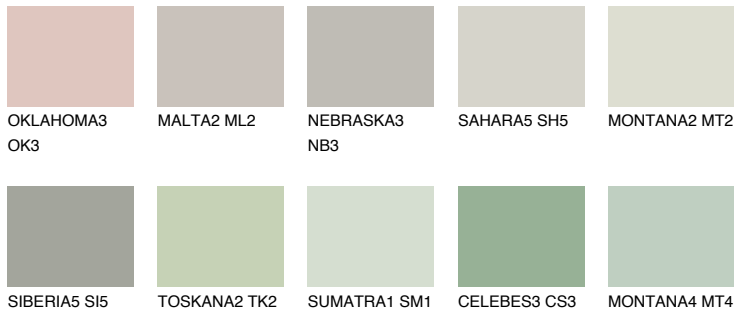

COLOUR DETAILS

SIBERIA3 SI3

54% TSR 49%

Matching colours

COLOURS

INTENSE

For more information on plasters and paints, go to www.ceresit.ee

*The presented colours refer to plasters and paints offered by Ceresit. Due to the use of digital techniques, the presented colours might not represent the original ones, thus they cannot be considered as a reliable colour presentation. We recommend checking the authentic colour samples.