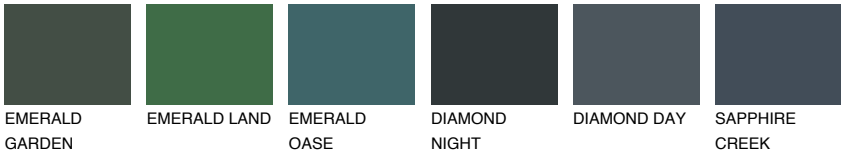

ATLANTIC1 AT1

75% **TSR** 71%

Matching colours

COLOURS

INTENSE

For more information on plasters and paints, go to www.ceresit.ee

*The presented colours refer to plasters and paints offered by Ceresit. Due to the use of digital techniques, the presented colours might not represent the original ones, thus they cannot be considered as a reliable colour presentation. We recommend checking the authentic colour samples.