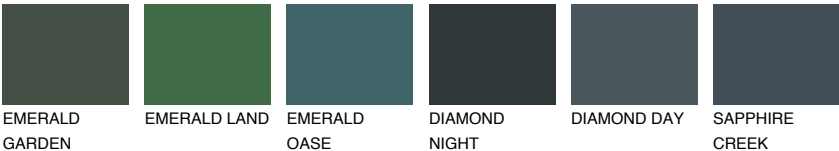

ATLANTIC1 AT1

75% **TSR** 71%

Matching colours

COLOURS

INTENSE

For more information on plasters and paints, go to www.ceresit.ee

*The presented colours refer to plasters and paints offered by Ceresit. Due to the use of digital techniques, the presented colours might not represent the original ones, thus they cannot be considered as a reliable colour presentation. We recommend checking the authentic colour samples.