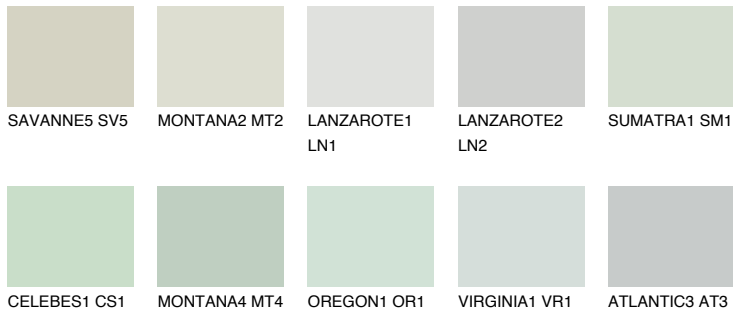

COLOUR DETAILS

ATLANTIC1 AT1

75% **TSR** 71%

Matching colours

COLOURS

INTENSE

For more information on plasters and paints, go to www.ceresit.ee

*The presented colours refer to plasters and paints offered by Ceresit. Due to the use of digital techniques, the presented colours might not represent the original ones, thus they cannot be considered as a reliable colour presentation. We recommend checking the authentic colour samples.