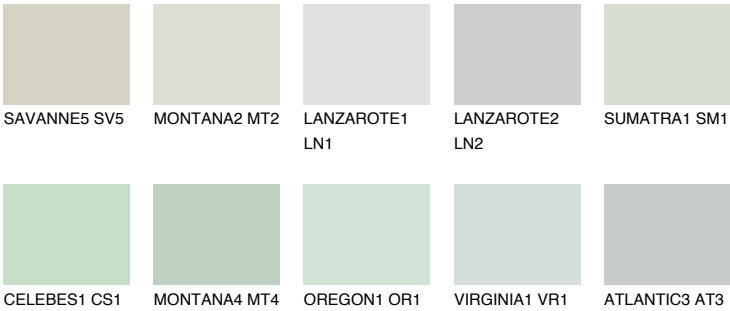

ATLANTIC1 AT1

75% **TSR** 71%

Matching colours

COLOURS

INTENSE

For more information on plasters and paints, go to www.ceresit.ee

*The presented colours refer to plasters and paints offered by Ceresit. Due to the use of digital techniques, the presented colours might not represent the original ones, thus they cannot be considered as a reliable colour presentation. We recommend checking the authentic colour samples.