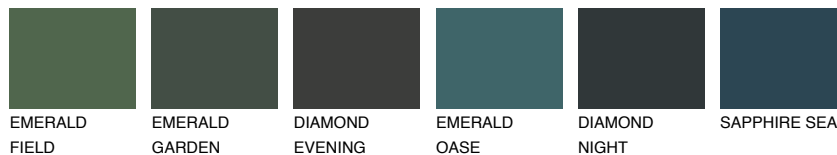

COLOUR DETAILS

SIBERIA4 SI4

☀ 39% **TSR** 34%

Matching colours

COLOURS

INTENSE

For more information on plasters and paints, go to www.ceresit.ee

*The presented colours refer to plasters and paints offered by Ceresit. Due to the use of digital techniques, the presented colours might not represent the original ones, thus they cannot be considered as a reliable colour presentation. We recommend checking the authentic colour samples.