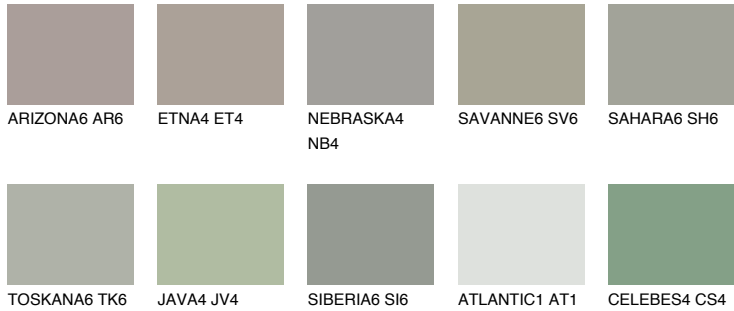

COLOUR DETAILS

SIBERIA4 SI4

39% TSR 34%

Matching colours

COLOURS

INTENSE

For more information on plasters and paints, go to www.ceresit.ee

*The presented colours refer to plasters and paints offered by Ceresit. Due to the use of digital techniques, the presented colours might not represent the original ones, thus they cannot be considered as a reliable colour presentation. We recommend checking the authentic colour samples.