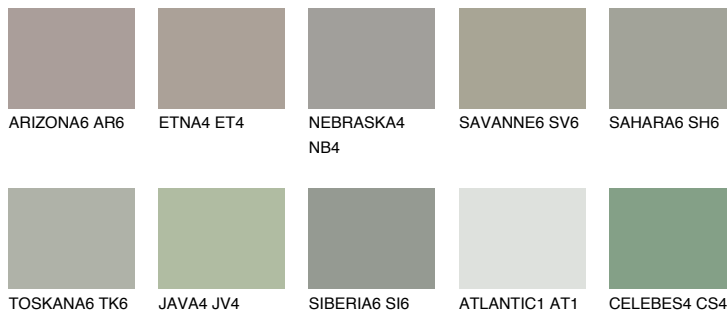

COLOUR DETAILS

SIBERIA4 SI4

☀ 39% **TSR** 34%

Matching colours

COLOURS

INTENSE

For more information on plasters and paints, go to www.ceresit.ee

*The presented colours refer to plasters and paints offered by Ceresit. Due to the use of digital techniques, the presented colours might not represent the original ones, thus they cannot be considered as a reliable colour presentation. We recommend checking the authentic colour samples.