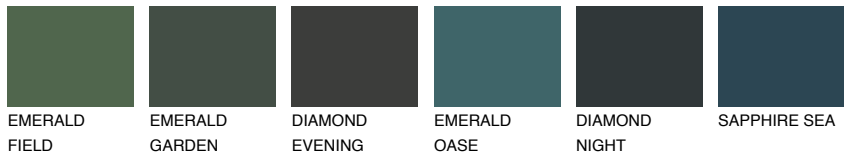

COLOUR DETAILS

SIBERIA4 SI4

39% TSR 34%

Matching colours

COLOURS

INTENSE

For more information on plasters and paints, go to www.ceresit.ee

*The presented colours refer to plasters and paints offered by Ceresit. Due to the use of digital techniques, the presented colours might not represent the original ones, thus they cannot be considered as a reliable colour presentation. We recommend checking the authentic colour samples.