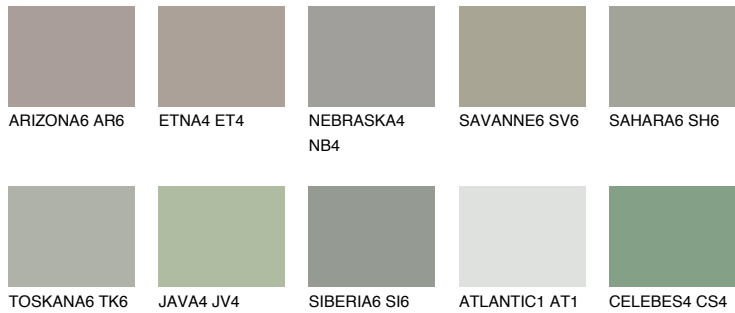

COLOUR DETAILS

SIBERIA4 SI4

39% TSR 34%

Matching colours

COLOURS

INTENSE

For more information on plasters and paints, go to www.ceresit.ee

*The presented colours refer to plasters and paints offered by Ceresit. Due to the use of digital techniques, the presented colours might not represent the original ones, thus they cannot be considered as a reliable colour presentation. We recommend checking the authentic colour samples.