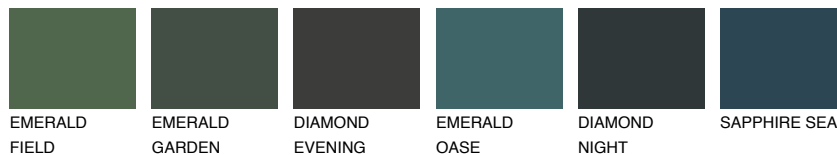

COLOUR DETAILS

SIBERIA4 SI4

39% **TSR** 34%

Matching colours

COLOURS

INTENSE

For more information on plasters and paints, go to www.ceresit.ee

*The presented colours refer to plasters and paints offered by Ceresit. Due to the use of digital techniques, the presented colours might not represent the original ones, thus they cannot be considered as a reliable colour presentation. We recommend checking the authentic colour samples.