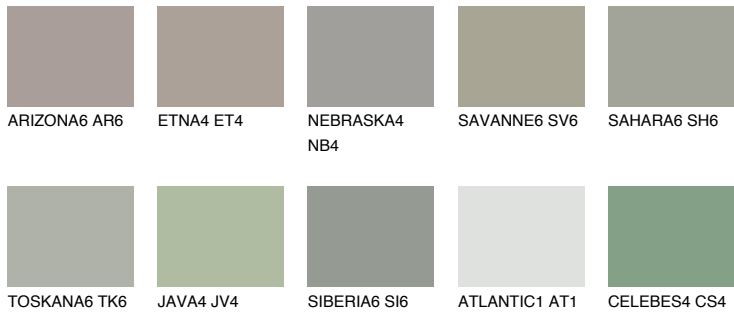

COLOUR DETAILS

SIBERIA4 SI4

39% TSR 34%

Matching colours

COLOURS

INTENSE

For more information on plasters and paints, go to www.ceresit.ee

*The presented colours refer to plasters and paints offered by Ceresit. Due to the use of digital techniques, the presented colours might not represent the original ones, thus they cannot be considered as a reliable colour presentation. We recommend checking the authentic colour samples.