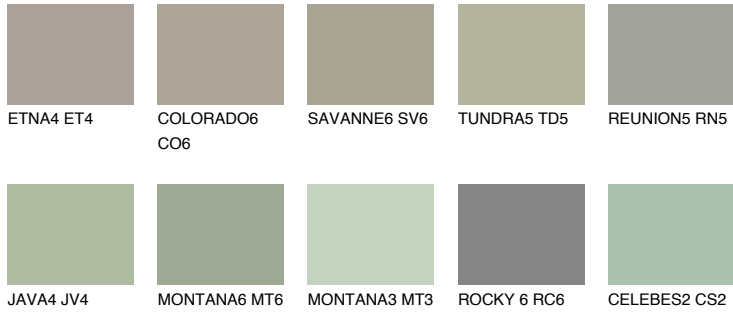

COLOUR DETAILS

SIBERIA5 SI5

37% TSR 32%

Matching colours

COLOURS

INTENSE

For more information on plasters and paints, go to www.ceresit.ee

*The presented colours refer to plasters and paints offered by Ceresit. Due to the use of digital techniques, the presented colours might not represent the original ones, thus they cannot be considered as a reliable colour presentation. We recommend checking the authentic colour samples.