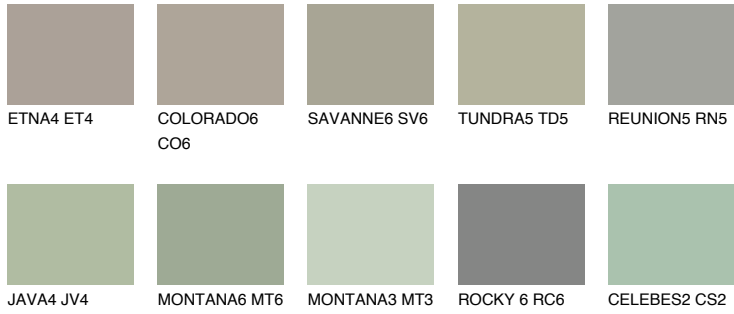

COLOUR DETAILS

SIBERIA5 SI5

☀ 37% **TSR** 32%

Matching colours

COLOURS

INTENSE

For more information on plasters and paints, go to
www.ceresit.ee

*The presented colours refer to plasters and paints offered by Ceresit. Due to the use of digital techniques, the presented colours might not represent the original ones, thus they cannot be considered as a reliable colour presentation. We recommend checking the authentic colour samples.