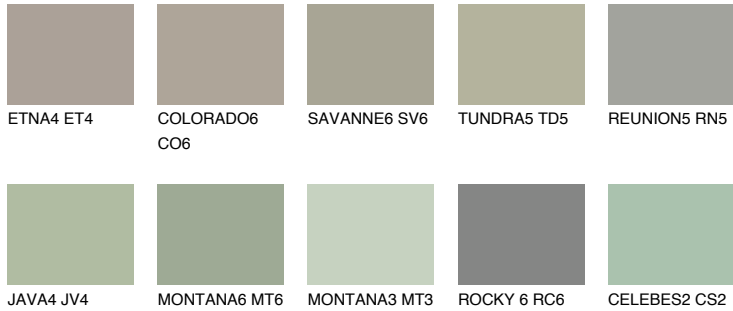

# COLOUR DETAILS

### Matching colours

#### COLOURS

#### INTENSE

For more information on plasters and paints, go to [www.ceresit.ee](http://www.ceresit.ee)

\*The presented colours refer to plasters and paints offered by Ceresit. Due to the use of digital techniques, the presented colours might not represent the original ones, thus they cannot be considered as a reliable colour presentation. We recommend checking the authentic colour samples.