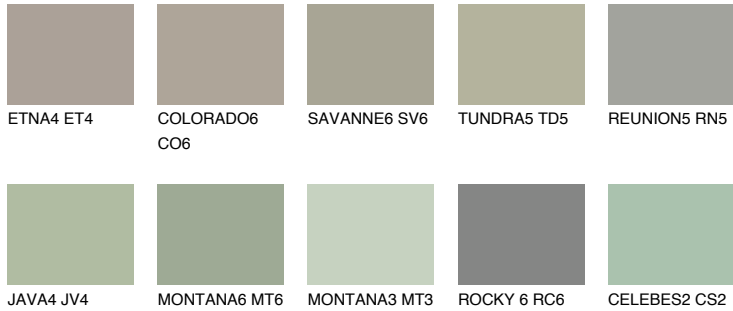

COLOUR DETAILS

SIBERIA5 SI5

37% TSR 32%

Matching colours

COLOURS

INTENSE

For more information on plasters and paints, go to www.ceresit.ee

*The presented colours refer to plasters and paints offered by Ceresit. Due to the use of digital techniques, the presented colours might not represent the original ones, thus they cannot be considered as a reliable colour presentation. We recommend checking the authentic colour samples.