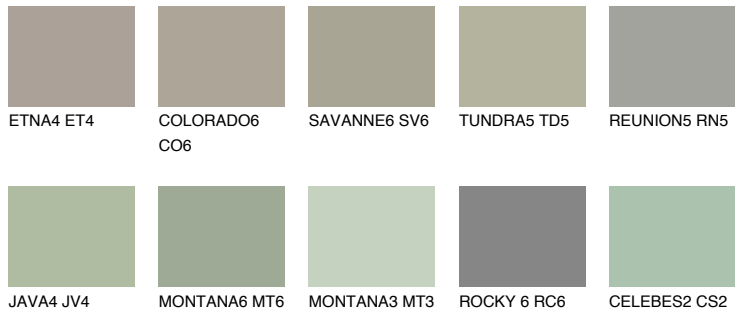

COLOUR DETAILS

SIBERIA5 SI5

37% TSR 32%

Matching colours

COLOURS

INTENSE

For more information on plasters and paints, go to www.ceresit.ee

*The presented colours refer to plasters and paints offered by Ceresit. Due to the use of digital techniques, the presented colours might not represent the original ones, thus they cannot be considered as a reliable colour presentation. We recommend checking the authentic colour samples.