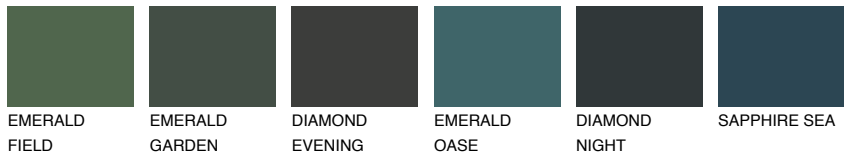

COLOUR DETAILS

SIBERIA5 SI5

37% TSR 32%

Matching colours

COLOURS

INTENSE

For more information on plasters and paints, go to www.ceresit.ee

*The presented colours refer to plasters and paints offered by Ceresit. Due to the use of digital techniques, the presented colours might not represent the original ones, thus they cannot be considered as a reliable colour presentation. We recommend checking the authentic colour samples.