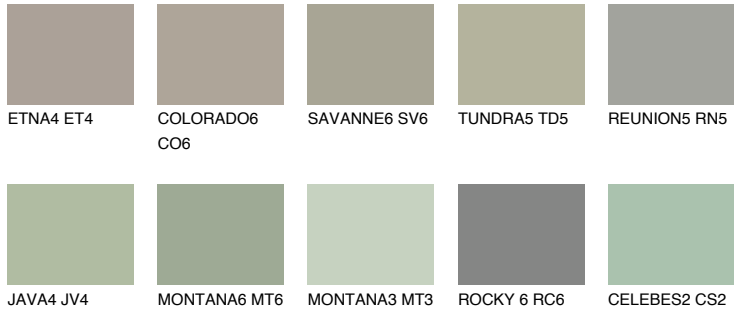

COLOUR DETAILS

SIBERIA5 SI5

37% TSR 32%

Matching colours

COLOURS

INTENSE

For more information on plasters and paints, go to www.ceresit.ee

*The presented colours refer to plasters and paints offered by Ceresit. Due to the use of digital techniques, the presented colours might not represent the original ones, thus they cannot be considered as a reliable colour presentation. We recommend checking the authentic colour samples.