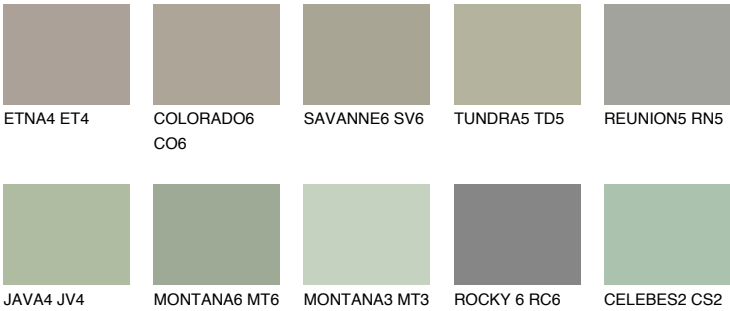

## SIBERIA5 SI5

☀ 37%    **TSR** 32%

### Matching colours

#### COLOURS

#### INTENSE

For more information on plasters and paints, go to [www.ceresit.ee](http://www.ceresit.ee)

\*The presented colours refer to plasters and paints offered by Ceresit. Due to the use of digital techniques, the presented colours might not represent the original ones, thus they cannot be considered as a reliable colour presentation. We recommend checking the authentic colour samples.