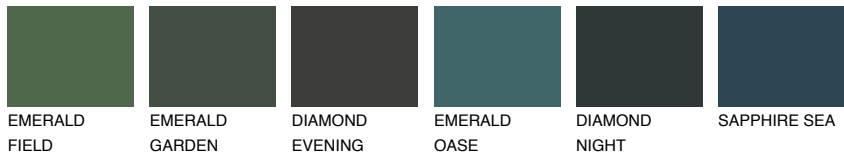

COLOUR DETAILS

SIBERIA6 SI6

☀ 31%   **TSR** 40%

Matching colours

COLOURS

INTENSE

For more information on plasters and paints, go to www.ceresit.ee

*The presented colours refer to plasters and paints offered by Ceresit. Due to the use of digital techniques, the presented colours might not represent the original ones, thus they cannot be considered as a reliable colour presentation. We recommend checking the authentic colour samples.