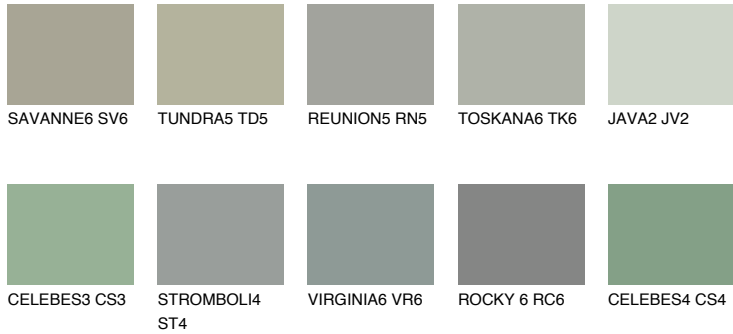

COLOUR DETAILS

SIBERIA6 SI6

31% TSR 40%

Matching colours

COLOURS

INTENSE

For more information on plasters and paints, go to www.ceresit.ee

*The presented colours refer to plasters and paints offered by Ceresit. Due to the use of digital techniques, the presented colours might not represent the original ones, thus they cannot be considered as a reliable colour presentation. We recommend checking the authentic colour samples.