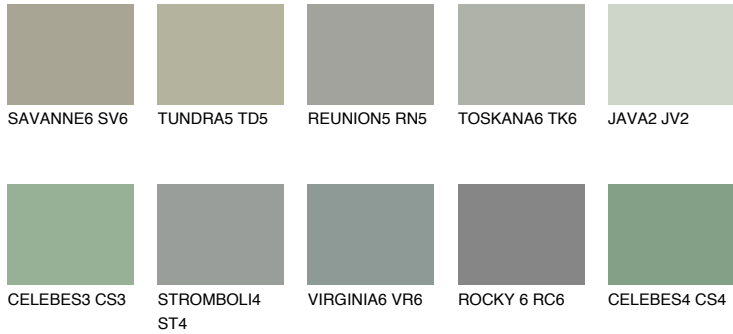

# COLOUR DETAILS

### Matching colours

#### COLOURS

#### INTENSE

For more information on plasters and paints, go to [www.ceresit.ee](http://www.ceresit.ee)

\*The presented colours refer to plasters and paints offered by Ceresit. Due to the use of digital techniques, the presented colours might not represent the original ones, thus they cannot be considered as a reliable colour presentation. We recommend checking the authentic colour samples.