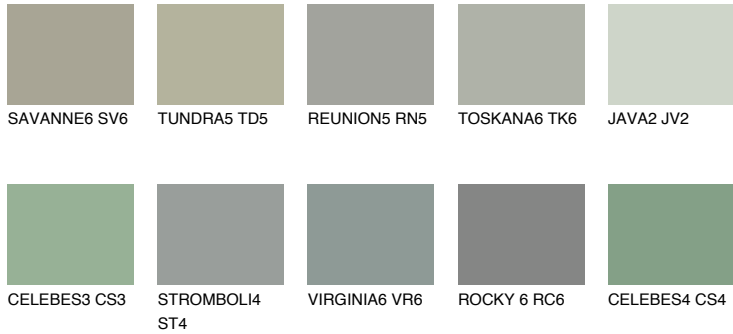

# COLOUR DETAILS

## SIBERIA6 SI6

31% TSR 40%

### Matching colours

#### COLOURS