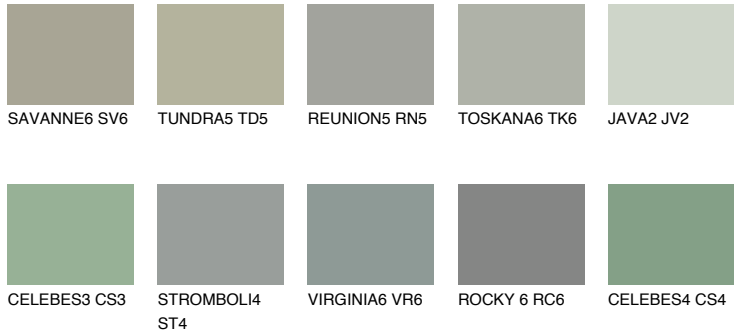

COLOUR DETAILS

SIBERIA6 SI6

☀ 31% **TSR** 40%

Matching colours

COLOURS

INTENSE

For more information on plasters and paints, go to www.ceresit.ee

*The presented colours refer to plasters and paints offered by Ceresit. Due to the use of digital techniques, the presented colours might not represent the original ones, thus they cannot be considered as a reliable colour presentation. We recommend checking the authentic colour samples.