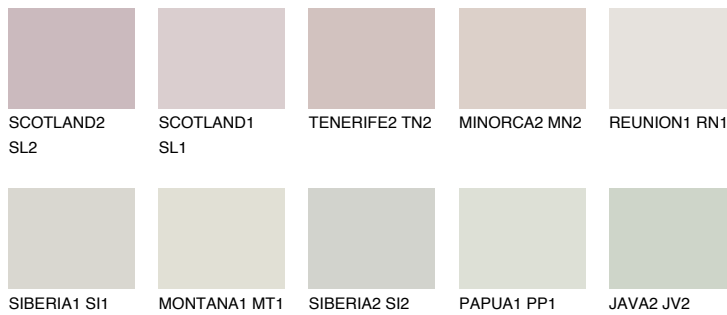

**ETNA1 ET1**

68% **TSR** 61%

## Matching colours

### COLOURS

### INTENSE

For more information on plasters and paints, go to [www.ceresit.ee](http://www.ceresit.ee)

\*The presented colours refer to plasters and paints offered by Ceresit. Due to the use of digital techniques, the presented colours might not represent the original ones, thus they cannot be considered as a reliable colour presentation. We recommend checking the authentic colour samples.