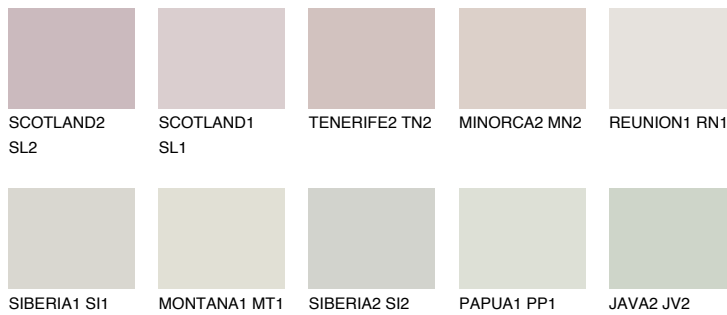

ETNA1 ET1

68% **TSR** 61%

Matching colours

COLOURS

INTENSE

For more information on plasters and paints, go to www.ceresit.ee

*The presented colours refer to plasters and paints offered by Ceresit. Due to the use of digital techniques, the presented colours might not represent the original ones, thus they cannot be considered as a reliable colour presentation. We recommend checking the authentic colour samples.