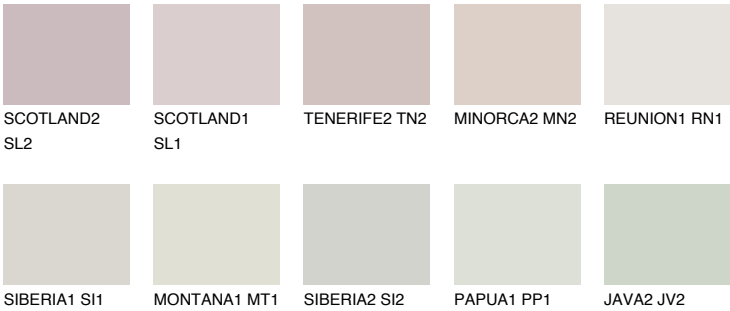

ETNA1 ET1

68% **TSR** 61%

Matching colours

COLOURS

INTENSE

For more information on plasters and paints, go to www.ceresit.ee

*The presented colours refer to plasters and paints offered by Ceresit. Due to the use of digital techniques, the presented colours might not represent the original ones, thus they cannot be considered as a reliable colour presentation. We recommend checking the authentic colour samples.