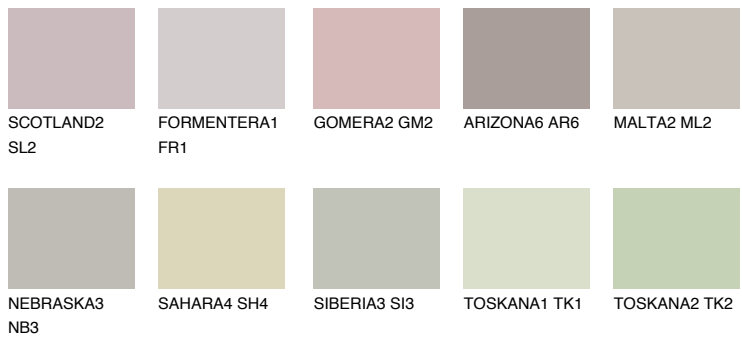

COLOUR DETAILS

ETNA2 ET2

55% TSR 49%

Matching colours

COLOURS

INTENSE

For more information on plasters and paints, go to www.ceresit.ee

*The presented colours refer to plasters and paints offered by Ceresit. Due to the use of digital techniques, the presented colours might not represent the original ones, thus they cannot be considered as a reliable colour presentation. We recommend checking the authentic colour samples.