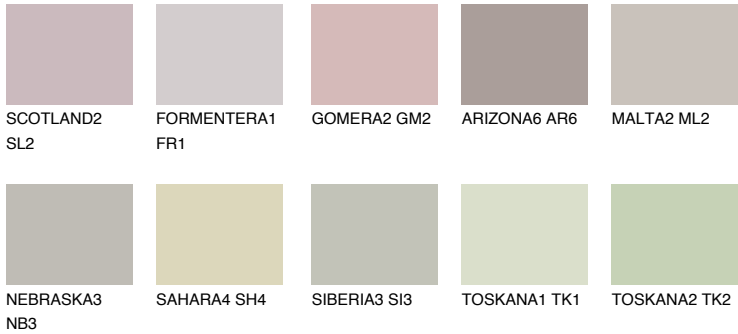

# COLOUR DETAILS

## ETNA2 ET2

55% TSR 49%

### Matching colours

#### COLOURS