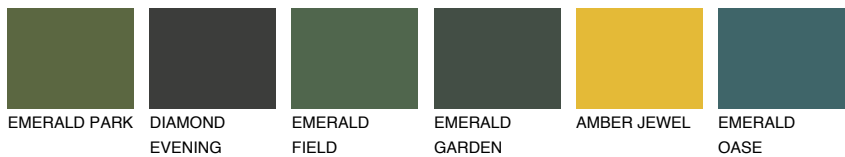

COLOUR DETAILS

ETNA2 ET2

55% TSR 49%

Matching colours

COLOURS

INTENSE

For more information on plasters and paints, go to www.ceresit.ee

*The presented colours refer to plasters and paints offered by Ceresit. Due to the use of digital techniques, the presented colours might not represent the original ones, thus they cannot be considered as a reliable colour presentation. We recommend checking the authentic colour samples.