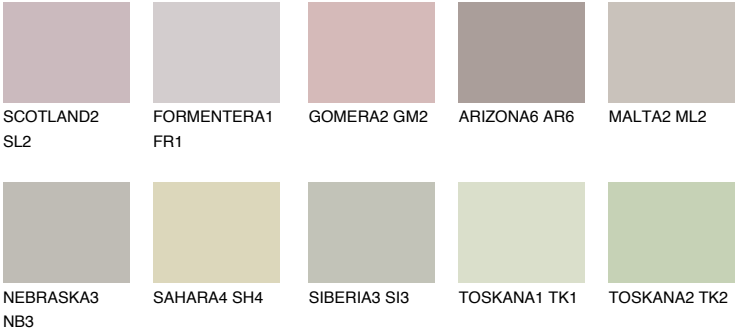

ETNA2 ET2

55% TSR 49%

Matching colours

COLOURS

INTENSE

For more information on plasters and paints, go to www.ceresit.ee

*The presented colours refer to plasters and paints offered by Ceresit. Due to the use of digital techniques, the presented colours might not represent the original ones, thus they cannot be considered as a reliable colour presentation. We recommend checking the authentic colour samples.