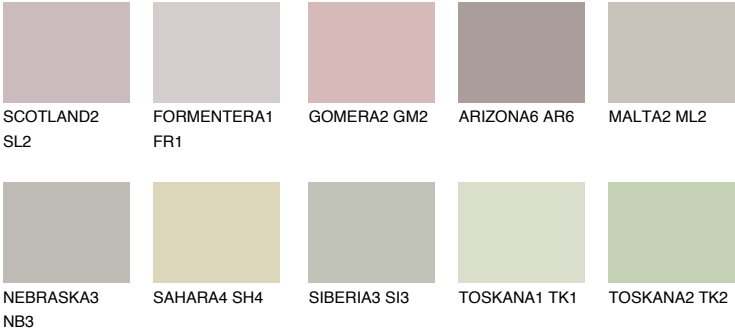

ETNA2 ET2

55% **TSR** 49%

Matching colours

COLOURS

INTENSE

For more information on plasters and paints, go to www.ceresit.ee

*The presented colours refer to plasters and paints offered by Ceresit. Due to the use of digital techniques, the presented colours might not represent the original ones, thus they cannot be considered as a reliable colour presentation. We recommend checking the authentic colour samples.