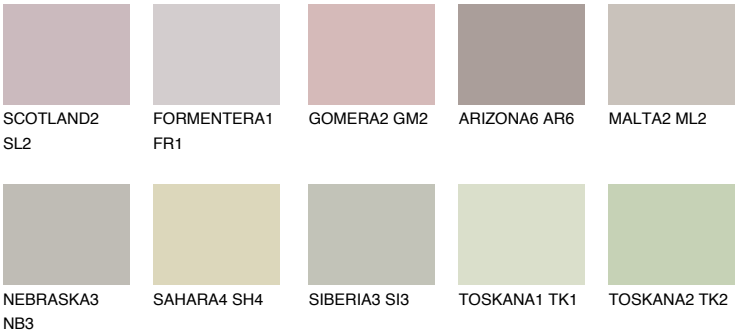

ETNA2 ET2

55% **TSR** 49%

Matching colours

COLOURS

INTENSE

For more information on plasters and paints, go to www.ceresit.ee

*The presented colours refer to plasters and paints offered by Ceresit. Due to the use of digital techniques, the presented colours might not represent the original ones, thus they cannot be considered as a reliable colour presentation. We recommend checking the authentic colour samples.