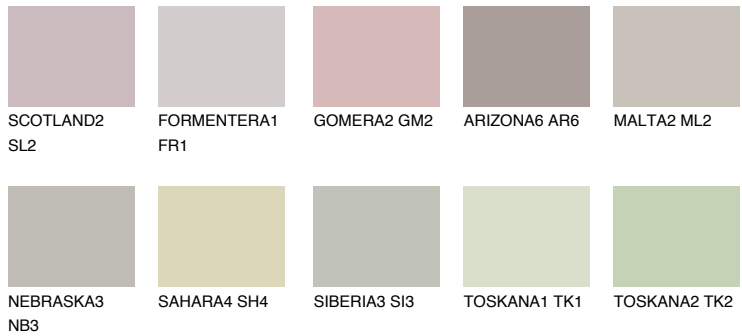

COLOUR DETAILS

ETNA2 ET2

55% TSR 49%

Matching colours

COLOURS

INTENSE

For more information on plasters and paints, go to www.ceresit.ee

*The presented colours refer to plasters and paints offered by Ceresit. Due to the use of digital techniques, the presented colours might not represent the original ones, thus they cannot be considered as a reliable colour presentation. We recommend checking the authentic colour samples.