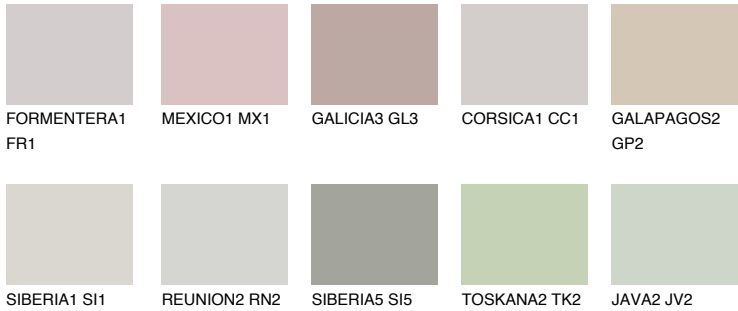

COLOUR DETAILS

ETNA3 ET3

48% TSR 42%

Matching colours

COLOURS

INTENSE

For more information on plasters and paints, go to www.ceresit.ee

*The presented colours refer to plasters and paints offered by Ceresit. Due to the use of digital techniques, the presented colours might not represent the original ones, thus they cannot be considered as a reliable colour presentation. We recommend checking the authentic colour samples.