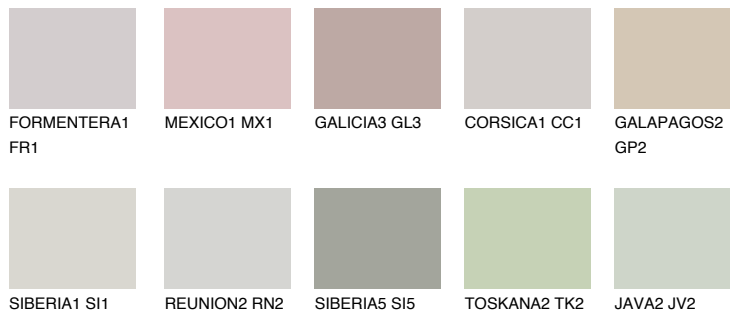

ETNA3 ET3

48% **TSR** 42%

Matching colours

COLOURS

INTENSE

For more information on plasters and paints, go to www.ceresit.ee

*The presented colours refer to plasters and paints offered by Ceresit. Due to the use of digital techniques, the presented colours might not represent the original ones, thus they cannot be considered as a reliable colour presentation. We recommend checking the authentic colour samples.