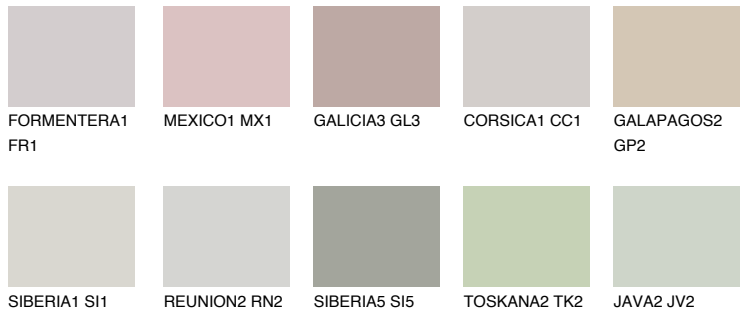

ETNA3 ET3

48% **TSR** 42%

Matching colours

COLOURS

INTENSE

For more information on plasters and paints, go to
www.ceresit.ee

*The presented colours refer to plasters and paints offered by Ceresit. Due to the use of digital techniques, the presented colours might not represent the original ones, thus they cannot be considered as a reliable colour presentation. We recommend checking the authentic colour samples.