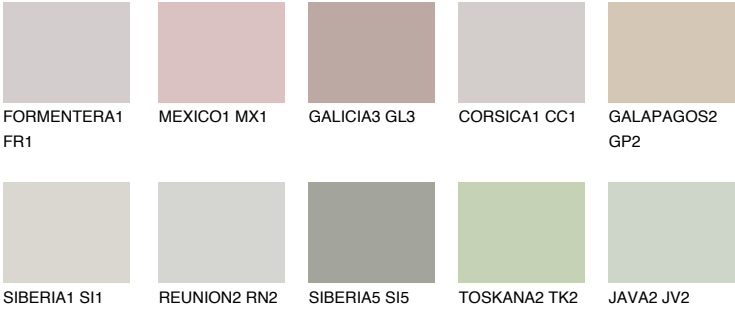

ETNA3 ET3

48% **TSR** 42%

Matching colours

COLOURS

INTENSE

For more information on plasters and paints, go to www.ceresit.ee

*The presented colours refer to plasters and paints offered by Ceresit. Due to the use of digital techniques, the presented colours might not represent the original ones, thus they cannot be considered as a reliable colour presentation. We recommend checking the authentic colour samples.