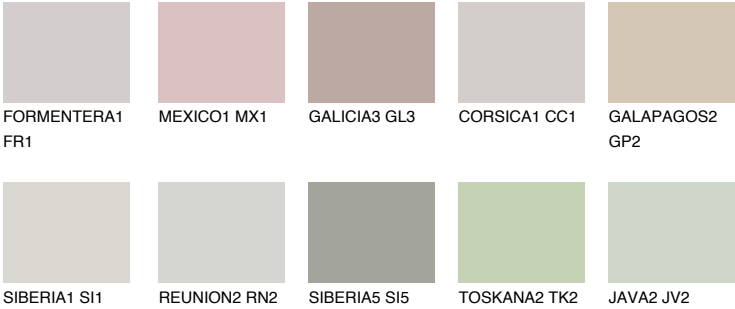

ETNA3 ET3

48% TSR 42%

Matching colours

COLOURS

INTENSE

For more information on plasters and paints, go to www.ceresit.ee

*The presented colours refer to plasters and paints offered by Ceresit. Due to the use of digital techniques, the presented colours might not represent the original ones, thus they cannot be considered as a reliable colour presentation. We recommend checking the authentic colour samples.