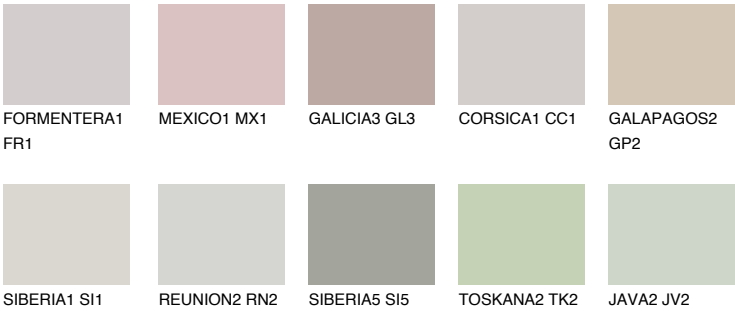

ETNA3 ET3

48% **TSR** 42%

Matching colours

COLOURS

INTENSE

For more information on plasters and paints, go to www.ceresit.ee

*The presented colours refer to plasters and paints offered by Ceresit. Due to the use of digital techniques, the presented colours might not represent the original ones, thus they cannot be considered as a reliable colour presentation. We recommend checking the authentic colour samples.