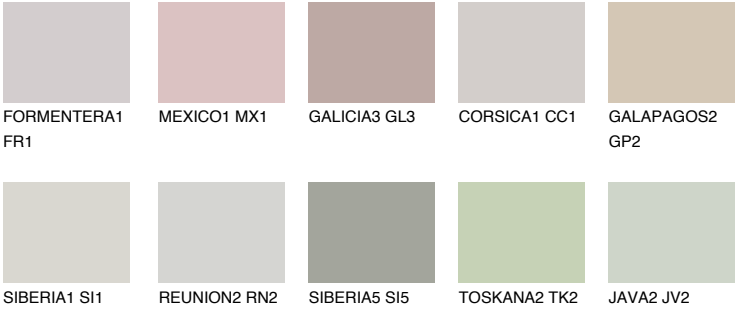

## ETNA3 ET3

48% **TSR** 42%

### Matching colours

#### COLOURS

#### INTENSE

For more information on plasters and paints, go to [www.ceresit.ee](http://www.ceresit.ee)

\*The presented colours refer to plasters and paints offered by Ceresit. Due to the use of digital techniques, the presented colours might not represent the original ones, thus they cannot be considered as a reliable colour presentation. We recommend checking the authentic colour samples.