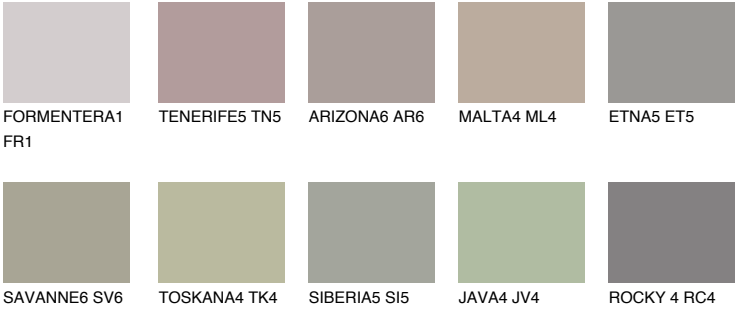

**ETNA4 ET4**

36% **TSR** 34%

## Matching colours

### COLOURS

### INTENSE

For more information on plasters and paints, go to  
[www.ceresit.ee](http://www.ceresit.ee)

\*The presented colours refer to plasters and paints offered by Ceresit. Due to the use of digital techniques, the presented colours might not represent the original ones, thus they cannot be considered as a reliable colour presentation. We recommend checking the authentic colour samples.