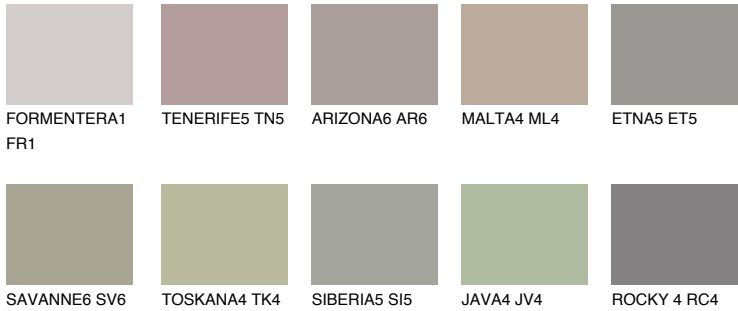

# COLOUR DETAILS

**ETNA4 ET4**

36% **TSR** 34%

## Matching colours

### COLOURS

### INTENSE

For more information on plasters and paints, go to [www.ceresit.ee](http://www.ceresit.ee)

\*The presented colours refer to plasters and paints offered by Ceresit. Due to the use of digital techniques, the presented colours might not represent the original ones, thus they cannot be considered as a reliable colour presentation. We recommend checking the authentic colour samples.