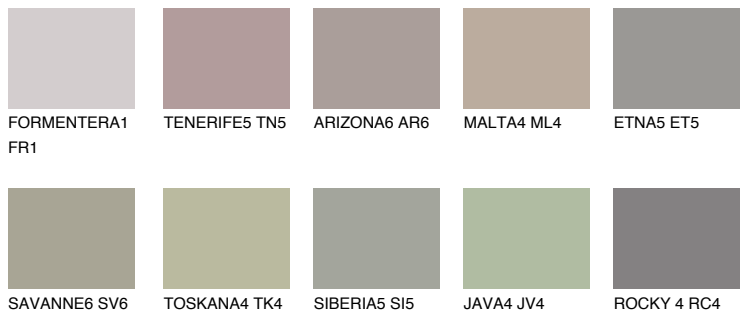

ETNA4 ET4

36% **TSR** 34%

Matching colours

COLOURS

INTENSE

For more information on plasters and paints, go to
www.ceresit.ee

*The presented colours refer to plasters and paints offered by Ceresit. Due to the use of digital techniques, the presented colours might not represent the original ones, thus they cannot be considered as a reliable colour presentation. We recommend checking the authentic colour samples.