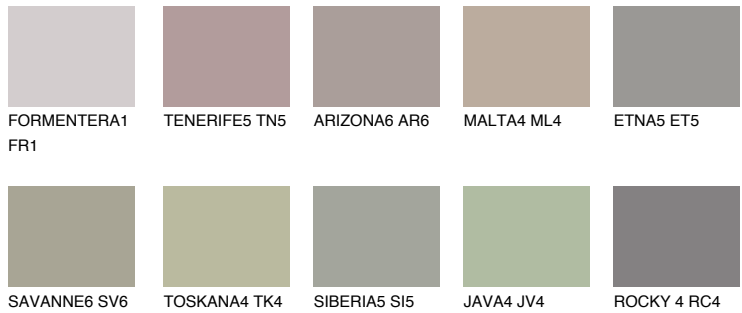

# COLOUR DETAILS

**ETNA4 ET4**

36% **TSR** 34%

## Matching colours

### COLOURS

### INTENSE

For more information on plasters and paints, go to  
[www.ceresit.ee](http://www.ceresit.ee)

\*The presented colours refer to plasters and paints offered by Ceresit. Due to the use of digital techniques, the presented colours might not represent the original ones, thus they cannot be considered as a reliable colour presentation. We recommend checking the authentic colour samples.