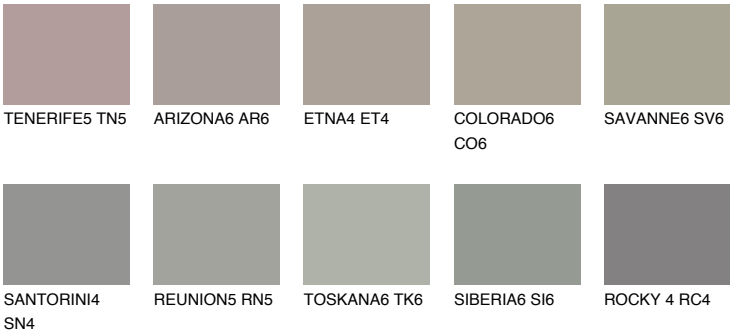

ETNA5 ET5

32% **TSR** 26%

Matching colours

COLOURS

INTENSE

For more information on plasters and paints, go to www.ceresit.ee

*The presented colours refer to plasters and paints offered by Ceresit. Due to the use of digital techniques, the presented colours might not represent the original ones, thus they cannot be considered as a reliable colour presentation. We recommend checking the authentic colour samples.