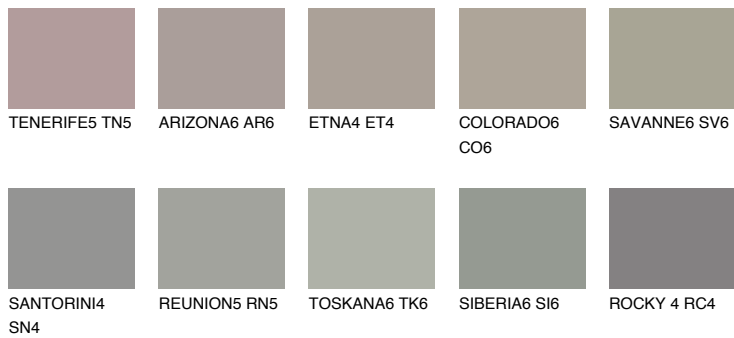

ETNA5 ET5

32% **TSR** 26%

Matching colours

COLOURS

INTENSE

For more information on plasters and paints, go to www.ceresit.ee

*The presented colours refer to plasters and paints offered by Ceresit. Due to the use of digital techniques, the presented colours might not represent the original ones, thus they cannot be considered as a reliable colour presentation. We recommend checking the authentic colour samples.