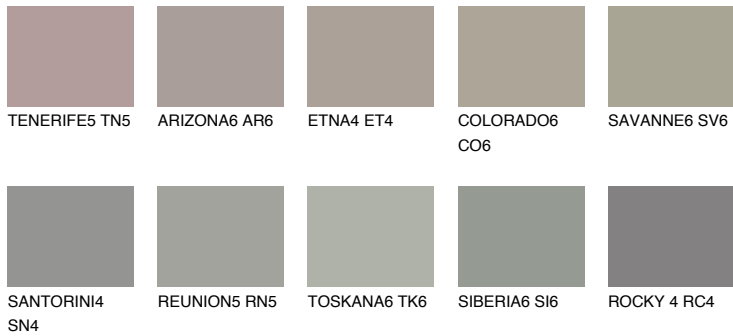

COLOUR DETAILS

ETNA5 ET5

32% **TSR** 26%

Matching colours

COLOURS

INTENSE

For more information on plasters and paints, go to www.ceresit.ee

*The presented colours refer to plasters and paints offered by Ceresit. Due to the use of digital techniques, the presented colours might not represent the original ones, thus they cannot be considered as a reliable colour presentation. We recommend checking the authentic colour samples.