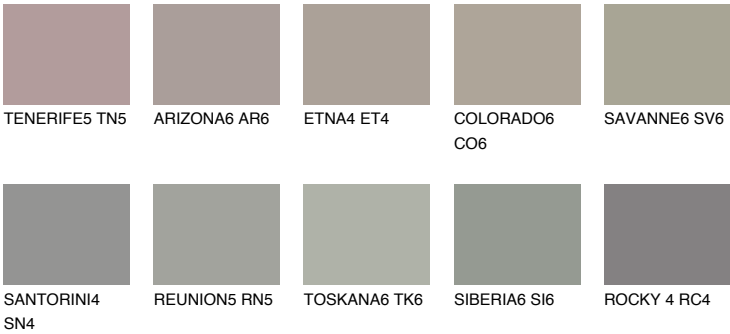

COLOUR DETAILS

ETNA5 ET5

32% **TSR** 26%

Matching colours

COLOURS

INTENSE

For more information on plasters and paints, go to www.ceresit.ee

*The presented colours refer to plasters and paints offered by Ceresit. Due to the use of digital techniques, the presented colours might not represent the original ones, thus they cannot be considered as a reliable colour presentation. We recommend checking the authentic colour samples.