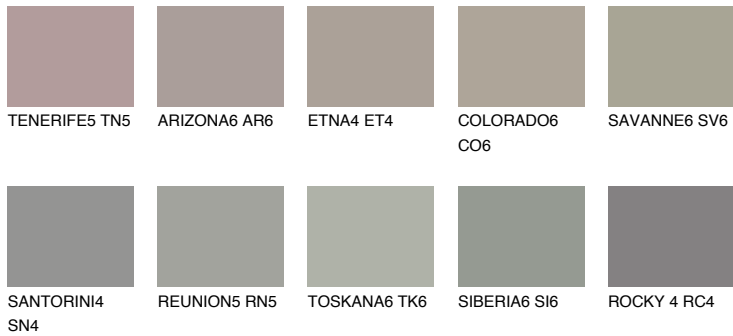

# COLOUR DETAILS

## Matching colours

### COLOURS

### INTENSE

For more information on plasters and paints, go to [www.ceresit.ee](http://www.ceresit.ee)

\*The presented colours refer to plasters and paints offered by Ceresit. Due to the use of digital techniques, the presented colours might not represent the original ones, thus they cannot be considered as a reliable colour presentation. We recommend checking the authentic colour samples.