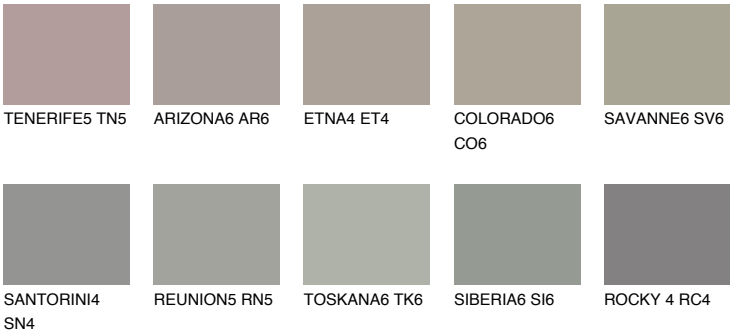

## ETNA5 ET5

32% **TSR** 26%

### Matching colours

#### COLOURS

#### INTENSE

For more information on plasters and paints, go to [www.ceresit.ee](http://www.ceresit.ee)

\*The presented colours refer to plasters and paints offered by Ceresit. Due to the use of digital techniques, the presented colours might not represent the original ones, thus they cannot be considered as a reliable colour presentation. We recommend checking the authentic colour samples.