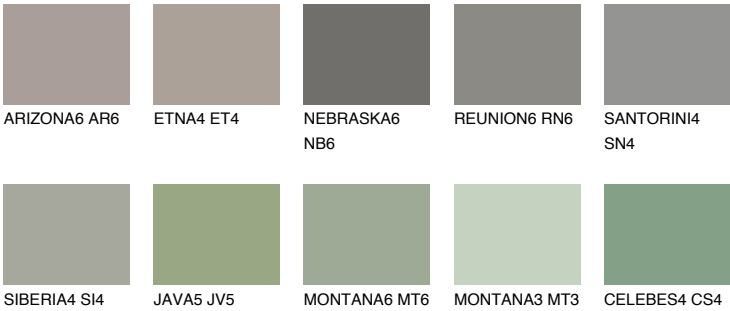

ETNA6 ET6

18% **TSR** 17%

Matching colours

COLOURS

INTENSE

For more information on plasters and paints, go to www.ceresit.ee

*The presented colours refer to plasters and paints offered by Ceresit. Due to the use of digital techniques, the presented colours might not represent the original ones, thus they cannot be considered as a reliable colour presentation. We recommend checking the authentic colour samples.