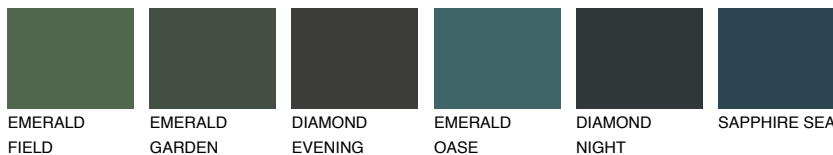

ETNA6 ET6

☀ 18% **TSR** 17%

Matching colours

COLOURS

INTENSE

For more information on plasters and paints, go to www.ceresit.ee

*The presented colours refer to plasters and paints offered by Ceresit. Due to the use of digital techniques, the presented colours might not represent the original ones, thus they cannot be considered as a reliable colour presentation. We recommend checking the authentic colour samples.