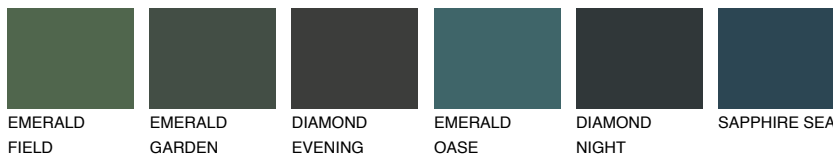

ETNA6 ET6

18% **TSR** 17%

Matching colours

COLOURS

INTENSE

For more information on plasters and paints, go to www.ceresit.ee

*The presented colours refer to plasters and paints offered by Ceresit. Due to the use of digital techniques, the presented colours might not represent the original ones, thus they cannot be considered as a reliable colour presentation. We recommend checking the authentic colour samples.