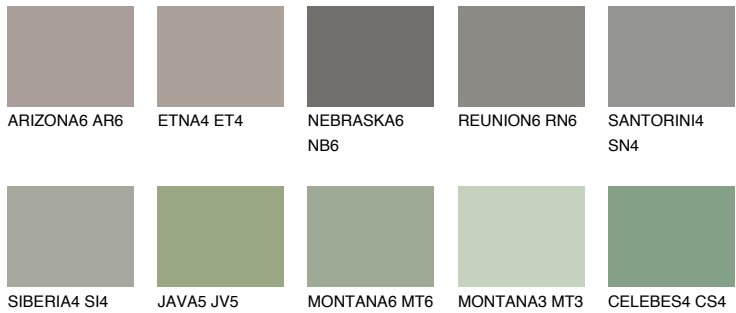

COLOUR DETAILS

ETNA6 ET6

18% **TSR** 17%

Matching colours

COLOURS

INTENSE

For more information on plasters and paints, go to www.ceresit.ee

*The presented colours refer to plasters and paints offered by Ceresit. Due to the use of digital techniques, the presented colours might not represent the original ones, thus they cannot be considered as a reliable colour presentation. We recommend checking the authentic colour samples.