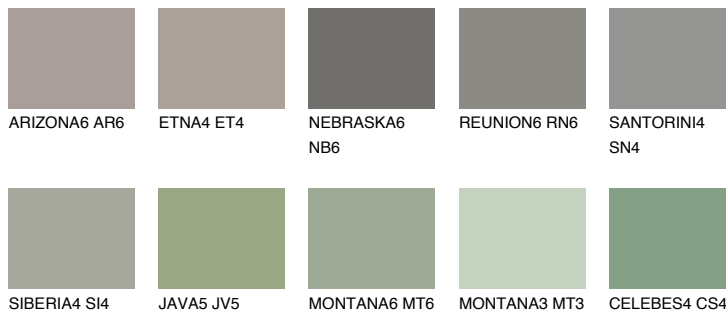

ETNA6 ET6

18% **TSR** 17%

Matching colours

COLOURS

INTENSE

For more information on plasters and paints, go to www.ceresit.ee

*The presented colours refer to plasters and paints offered by Ceresit. Due to the use of digital techniques, the presented colours might not represent the original ones, thus they cannot be considered as a reliable colour presentation. We recommend checking the authentic colour samples.