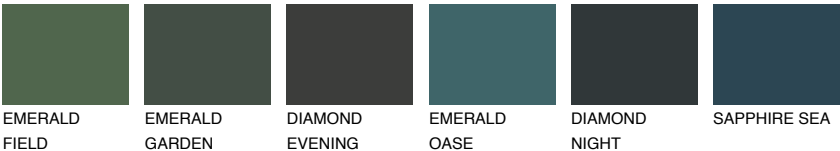

ETNA6 ET6

18% **TSR** 17%

Matching colours

COLOURS

INTENSE

For more information on plasters and paints, go to www.ceresit.ee

*The presented colours refer to plasters and paints offered by Ceresit. Due to the use of digital techniques, the presented colours might not represent the original ones, thus they cannot be considered as a reliable colour presentation. We recommend checking the authentic colour samples.