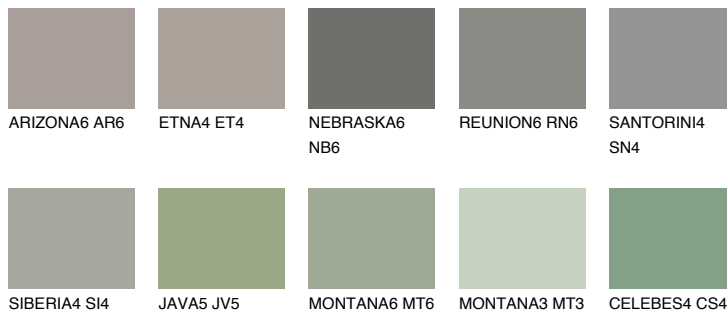

ETNA6 ET6

☀ 18% **TSR** 17%

Matching colours

COLOURS

INTENSE

For more information on plasters and paints, go to www.ceresit.ee

*The presented colours refer to plasters and paints offered by Ceresit. Due to the use of digital techniques, the presented colours might not represent the original ones, thus they cannot be considered as a reliable colour presentation. We recommend checking the authentic colour samples.