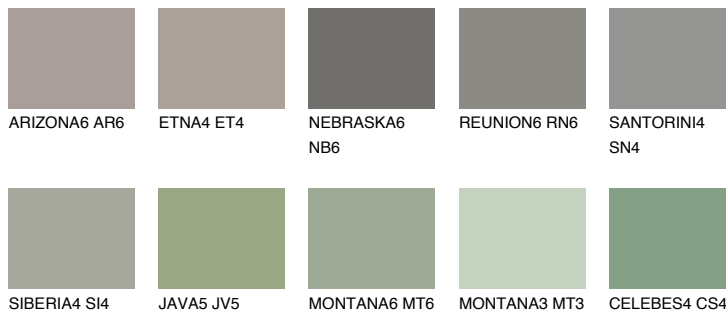

ETNA6 ET6

☀️ 18% **TSR** 17%

Matching colours

COLOURS

INTENSE

For more information on plasters and paints, go to www.ceresit.ee

*The presented colours refer to plasters and paints offered by Ceresit. Due to the use of digital techniques, the presented colours might not represent the original ones, thus they cannot be considered as a reliable colour presentation. We recommend checking the authentic colour samples.