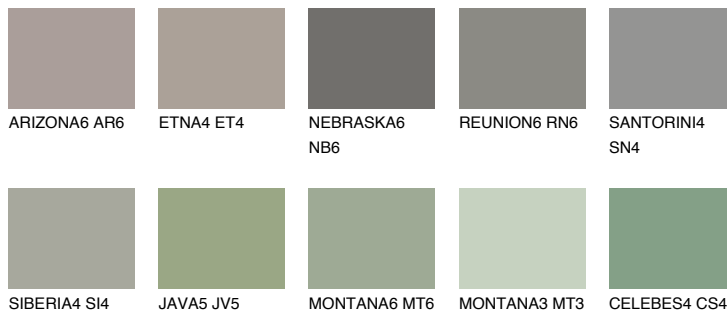

## ETNA6 ET6

18% **TSR** 17%

## Matching colours

### COLOURS

### INTENSE

For more information on plasters and paints, go to [www.ceresit.ee](http://www.ceresit.ee)

\*The presented colours refer to plasters and paints offered by Ceresit. Due to the use of digital techniques, the presented colours might not represent the original ones, thus they cannot be considered as a reliable colour presentation. We recommend checking the authentic colour samples.