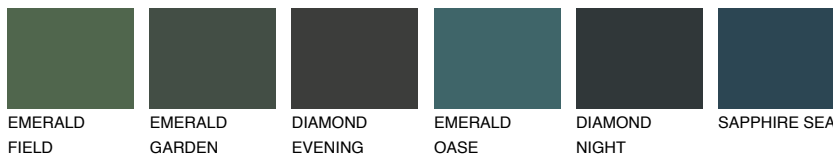

ETNA6 ET6

☀️ 18% **TSR** 17%

Matching colours

COLOURS

INTENSE

For more information on plasters and paints, go to www.ceresit.ee

*The presented colours refer to plasters and paints offered by Ceresit. Due to the use of digital techniques, the presented colours might not represent the original ones, thus they cannot be considered as a reliable colour presentation. We recommend checking the authentic colour samples.