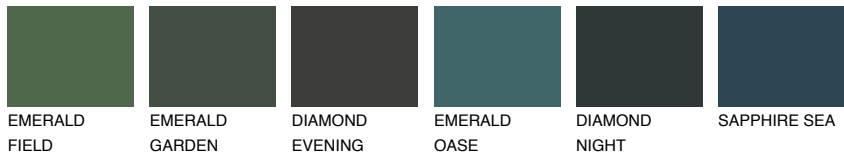

COLOUR DETAILS

ETNA6 ET6

18% **TSR** 17%

Matching colours

COLOURS

INTENSE

For more information on plasters and paints, go to www.ceresit.ee

*The presented colours refer to plasters and paints offered by Ceresit. Due to the use of digital techniques, the presented colours might not represent the original ones, thus they cannot be considered as a reliable colour presentation. We recommend checking the authentic colour samples.