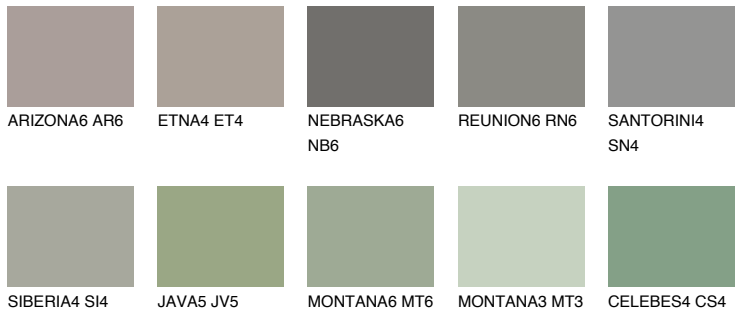

# COLOUR DETAILS

## Matching colours

### COLOURS

### INTENSE

For more information on plasters and paints, go to [www.ceresit.ee](http://www.ceresit.ee)

\*The presented colours refer to plasters and paints offered by Ceresit. Due to the use of digital techniques, the presented colours might not represent the original ones, thus they cannot be considered as a reliable colour presentation. We recommend checking the authentic colour samples.