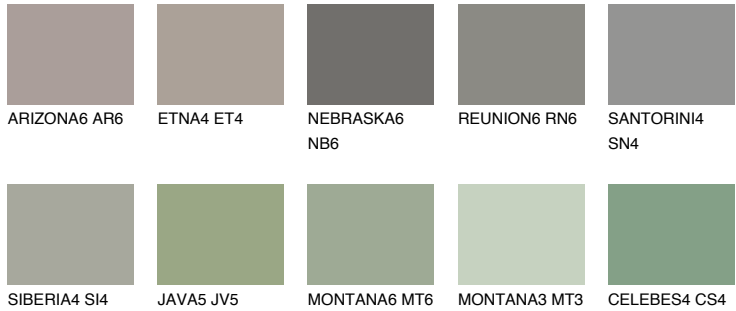

COLOUR DETAILS

ETNA6 ET6

18% **TSR** 17%

Matching colours

COLOURS

INTENSE

For more information on plasters and paints, go to www.ceresit.ee

*The presented colours refer to plasters and paints offered by Ceresit. Due to the use of digital techniques, the presented colours might not represent the original ones, thus they cannot be considered as a reliable colour presentation. We recommend checking the authentic colour samples.