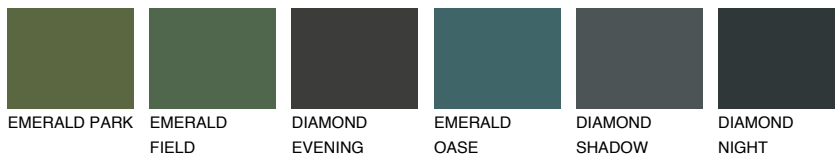

COLOUR DETAILS

NEBRASKA1 NB1

71% **TSR** 60%

Matching colours

COLOURS

INTENSE

For more information on plasters and paints, go to www.ceresit.ee

*The presented colours refer to plasters and paints offered by Ceresit. Due to the use of digital techniques, the presented colours might not represent the original ones, thus they cannot be considered as a reliable colour presentation. We recommend checking the authentic colour samples.