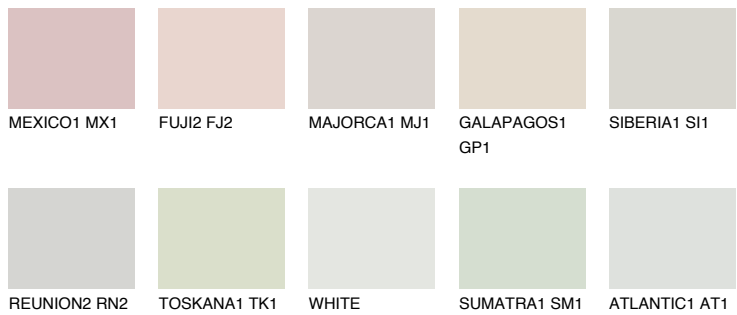

COLOUR DETAILS

NEBRASKA1 NB1

71% TSR 60%

Matching colours

COLOURS

INTENSE

For more information on plasters and paints, go to www.ceresit.ee

*The presented colours refer to plasters and paints offered by Ceresit. Due to the use of digital techniques, the presented colours might not represent the original ones, thus they cannot be considered as a reliable colour presentation. We recommend checking the authentic colour samples.