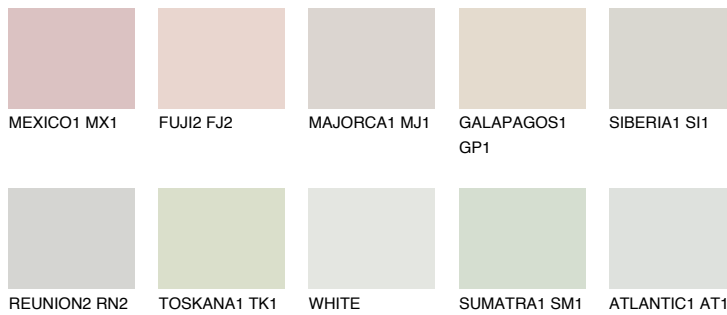

COLOUR DETAILS

NEBRASKA1 NB1

71% TSR 60%

Matching colours

COLOURS

INTENSE

For more information on plasters and paints, go to www.ceresit.ee

*The presented colours refer to plasters and paints offered by Ceresit. Due to the use of digital techniques, the presented colours might not represent the original ones, thus they cannot be considered as a reliable colour presentation. We recommend checking the authentic colour samples.