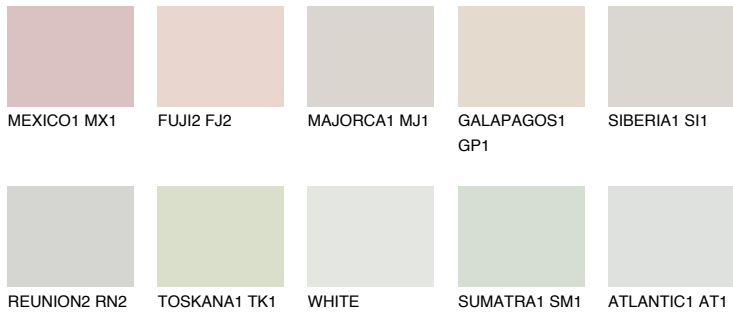

COLOUR DETAILS

NEBRASKA1 NB1

71% TSR 60%

Matching colours

COLOURS

INTENSE

For more information on plasters and paints, go to www.ceresit.ee

*The presented colours refer to plasters and paints offered by Ceresit. Due to the use of digital techniques, the presented colours might not represent the original ones, thus they cannot be considered as a reliable colour presentation. We recommend checking the authentic colour samples.