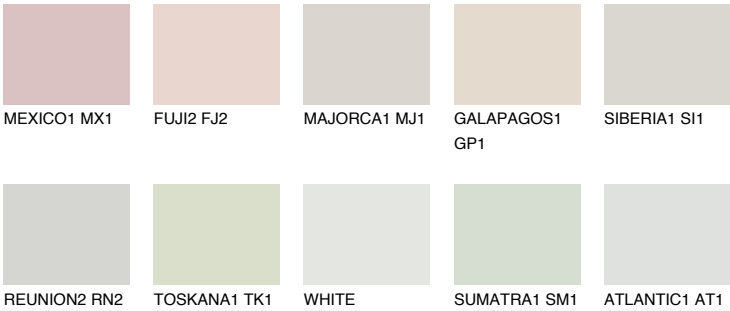

NEBRASKA1 NB1

71% TSR 60%

Matching colours

COLOURS

INTENSE

For more information on plasters and paints, go to www.ceresit.ee

*The presented colours refer to plasters and paints offered by Ceresit. Due to the use of digital techniques, the presented colours might not represent the original ones, thus they cannot be considered as a reliable colour presentation. We recommend checking the authentic colour samples.