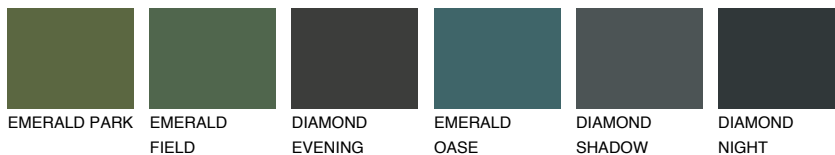

COLOUR DETAILS

NEBRASKA1 NB1

71% TSR 60%

Matching colours

COLOURS

INTENSE

For more information on plasters and paints, go to www.ceresit.ee

*The presented colours refer to plasters and paints offered by Ceresit. Due to the use of digital techniques, the presented colours might not represent the original ones, thus they cannot be considered as a reliable colour presentation. We recommend checking the authentic colour samples.