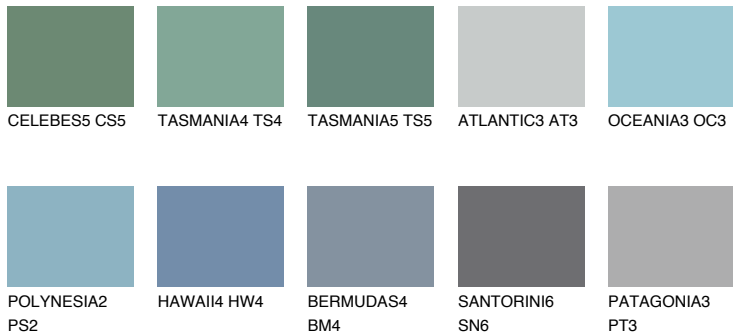

COLOUR DETAILS

ADRIATIC5 AA5

44% **TSR** 51%

Matching colours

COLOURS

INTENSE

For more information on plasters and paints, go to www.ceresit.ee

*The presented colours refer to plasters and paints offered by Ceresit. Due to the use of digital techniques, the presented colours might not represent the original ones, thus they cannot be considered as a reliable colour presentation. We recommend checking the authentic colour samples.