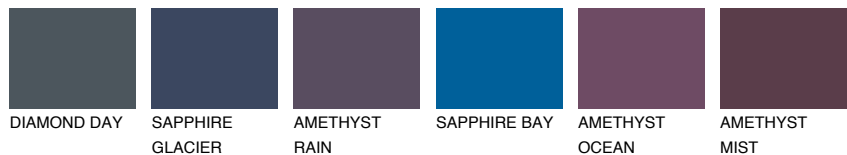

COLOUR DETAILS

ADRIATIC5 AA5

44% **TSR** 51%

Matching colours

COLOURS

INTENSE

For more information on plasters and paints, go to www.ceresit.ee

*The presented colours refer to plasters and paints offered by Ceresit. Due to the use of digital techniques, the presented colours might not represent the original ones, thus they cannot be considered as a reliable colour presentation. We recommend checking the authentic colour samples.