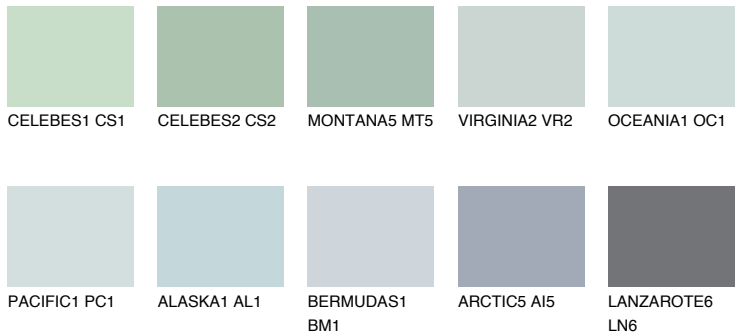

# COLOUR DETAILS

## ATLANTIC2 AT2

64% TSR 59%

### Matching colours

#### COLOURS