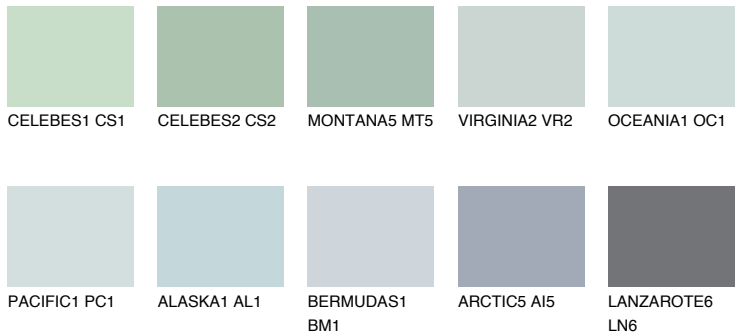

COLOUR DETAILS

ATLANTIC2 AT2

64% TSR 59%

Matching colours

COLOURS

INTENSE

For more information on plasters and paints, go to www.ceresit.ee

*The presented colours refer to plasters and paints offered by Ceresit. Due to the use of digital techniques, the presented colours might not represent the original ones, thus they cannot be considered as a reliable colour presentation. We recommend checking the authentic colour samples.