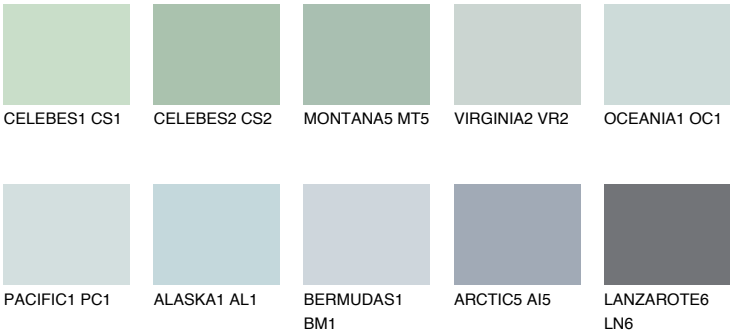

ATLANTIC2 AT2

64% TSR 59%

Matching colours

COLOURS

INTENSE

For more information on plasters and paints, go to www.ceresit.ee

*The presented colours refer to plasters and paints offered by Ceresit. Due to the use of digital techniques, the presented colours might not represent the original ones, thus they cannot be considered as a reliable colour presentation. We recommend checking the authentic colour samples.