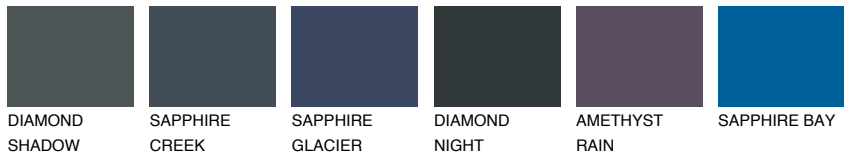

COLOUR DETAILS

ATLANTIC2 AT2

64% TSR 59%

Matching colours

COLOURS

INTENSE

For more information on plasters and paints, go to www.ceresit.ee

*The presented colours refer to plasters and paints offered by Ceresit. Due to the use of digital techniques, the presented colours might not represent the original ones, thus they cannot be considered as a reliable colour presentation. We recommend checking the authentic colour samples.