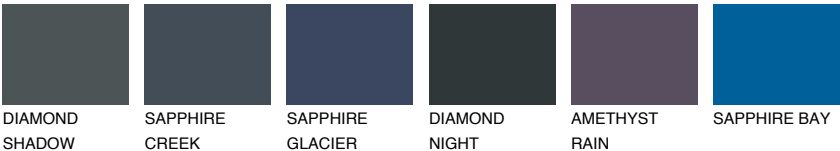

ATLANTIC2 AT2

64% TSR 59%

Matching colours

COLOURS

INTENSE

For more information on plasters and paints, go to www.ceresit.ee

*The presented colours refer to plasters and paints offered by Ceresit. Due to the use of digital techniques, the presented colours might not represent the original ones, thus they cannot be considered as a reliable colour presentation. We recommend checking the authentic colour samples.