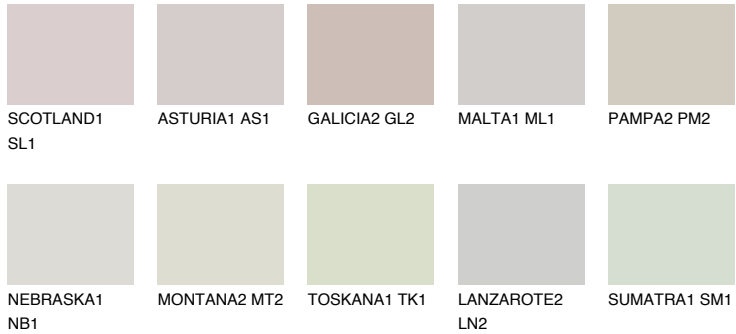

COLOUR DETAILS

NEBRASKA2 NB2

60% **TSR** 53%

Matching colours

COLOURS

INTENSE

For more information on plasters and paints, go to www.ceresit.ee

*The presented colours refer to plasters and paints offered by Ceresit. Due to the use of digital techniques, the presented colours might not represent the original ones, thus they cannot be considered as a reliable colour presentation. We recommend checking the authentic colour samples.