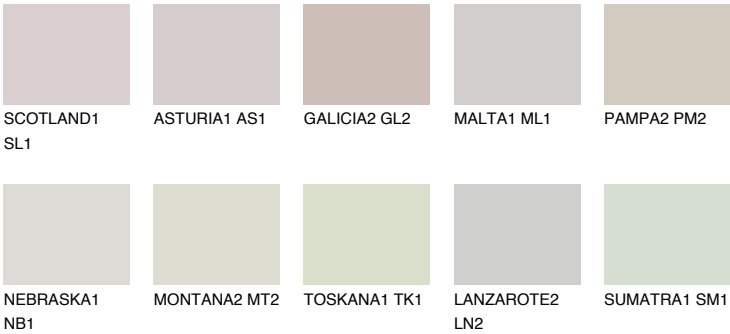

NEBRASKA2 NB2

60% TSR 53%

Matching colours

COLOURS

INTENSE

For more information on plasters and paints, go to www.ceresit.ee

*The presented colours refer to plasters and paints offered by Ceresit. Due to the use of digital techniques, the presented colours might not represent the original ones, thus they cannot be considered as a reliable colour presentation. We recommend checking the authentic colour samples.