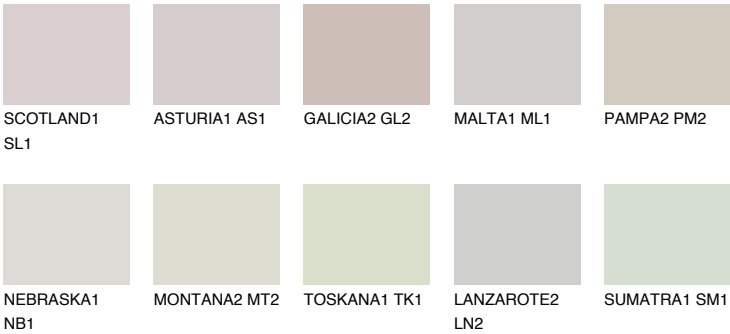

NEBRASKA2 NB2

60% **TSR** 53%

Matching colours

COLOURS

INTENSE

For more information on plasters and paints, go to www.ceresit.ee

*The presented colours refer to plasters and paints offered by Ceresit. Due to the use of digital techniques, the presented colours might not represent the original ones, thus they cannot be considered as a reliable colour presentation. We recommend checking the authentic colour samples.