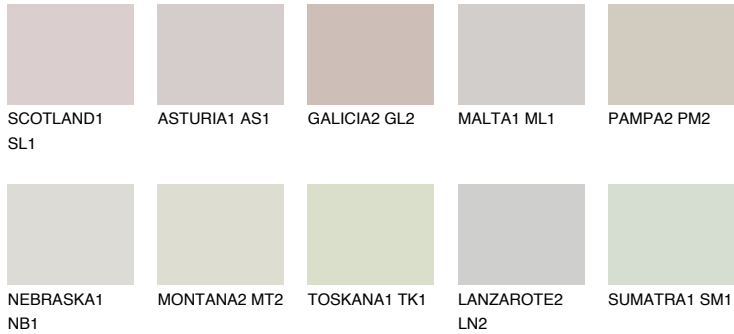

COLOUR DETAILS

NEBRASKA2 NB2

60% **TSR** 53%

Matching colours

COLOURS

INTENSE

For more information on plasters and paints, go to www.ceresit.ee

*The presented colours refer to plasters and paints offered by Ceresit. Due to the use of digital techniques, the presented colours might not represent the original ones, thus they cannot be considered as a reliable colour presentation. We recommend checking the authentic colour samples.